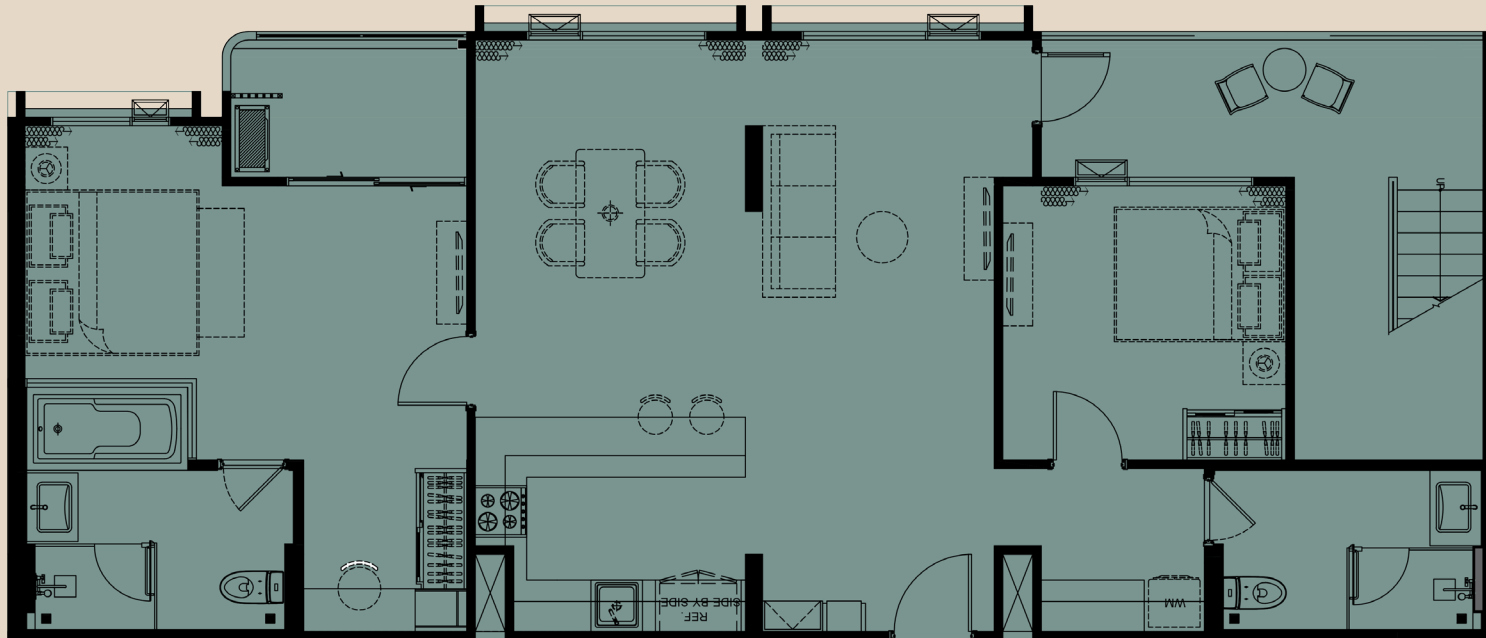

the
MODEVA

≡ TYPE 2BPHR(109)B

UNIT PLAN

2 BEDROOM PENTHOUSE 115 SQ.M.

the
MODEVA

≡ TYPE 2BPHR(115)

UNIT PLAN

2 BEDROOM PENTHOUSE 118 SQ.M.

the
MODEVA

≡ TYPE 2BPHR(118)

UNIT PLAN

3 BEDROOM DUPLEX 146 SQ.M.

the
MODEVA

≡ TYPE 3BDPRC

UNIT PLAN

3 BEDROOM DUPLEX 148 SQ.M.