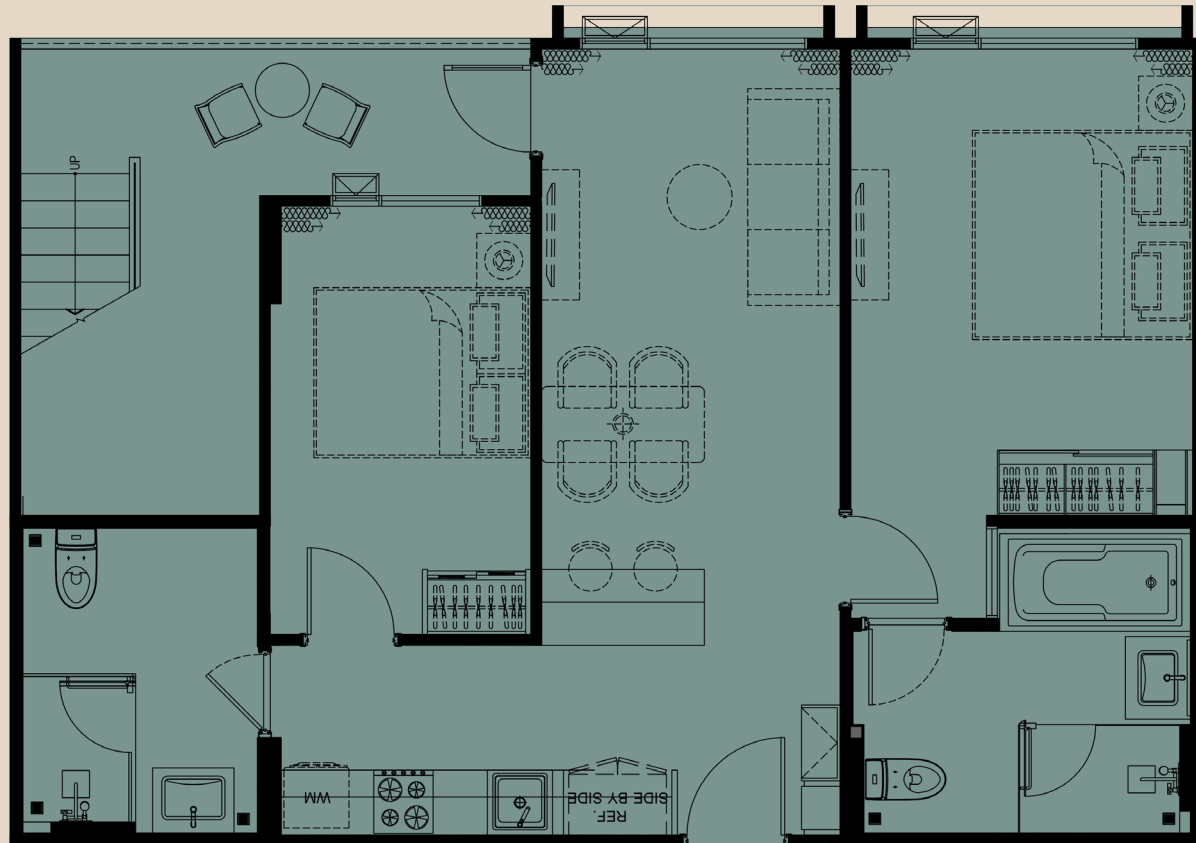

UNIT PLAN

2 BEDROOM PENTHOUSE 79 SQ.M.

the
MODEVA

≡ TYPE 2BPHR(79)