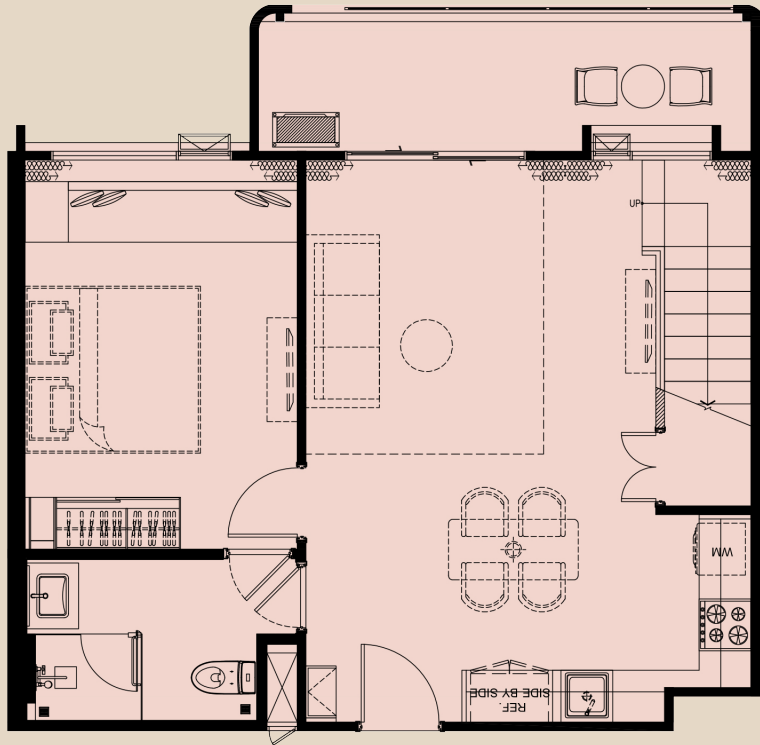

the
MODEVA

≡ TYPE 2BDPR

UNIT PLAN

2 BEDROOM DUPLEX 112 SQ.M.

the
MODEVA

≡ TYPE 2BDPRC

UNIT PLAN

2 BEDROOM DUPLEX 113 SQ.M.