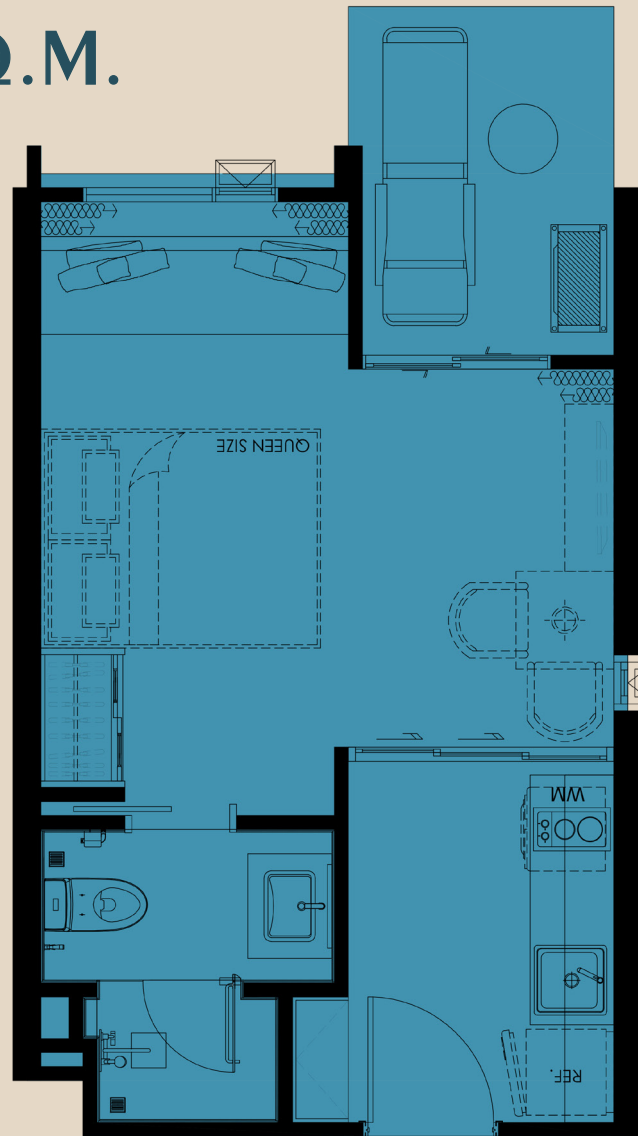

1 BEDROOM 32 SQ.M.

the
MODEVA

≡ TYPE 1BSA

UNIT PLAN

1 BEDROOM 32 SQ.M.

the
MODEVA

≡ TYPE 1BSAC

UNIT PLAN

1 BEDROOM 32 SQ.M.

the
MODEVA

≡ TYPE 1BSAC1

UNIT PLAN

1 BEDROOM 33 SQ.M.

the
MODEVA

 **TYPE 1BM**

*COMPANY RESERVES THE RIGHT TO AMEND THE TERMS AND CONDITIONS OR WITHDRAW THE CARD, AT ANY TIME FOR ANY REASON, WITHOUT PRIOR NOTICE.