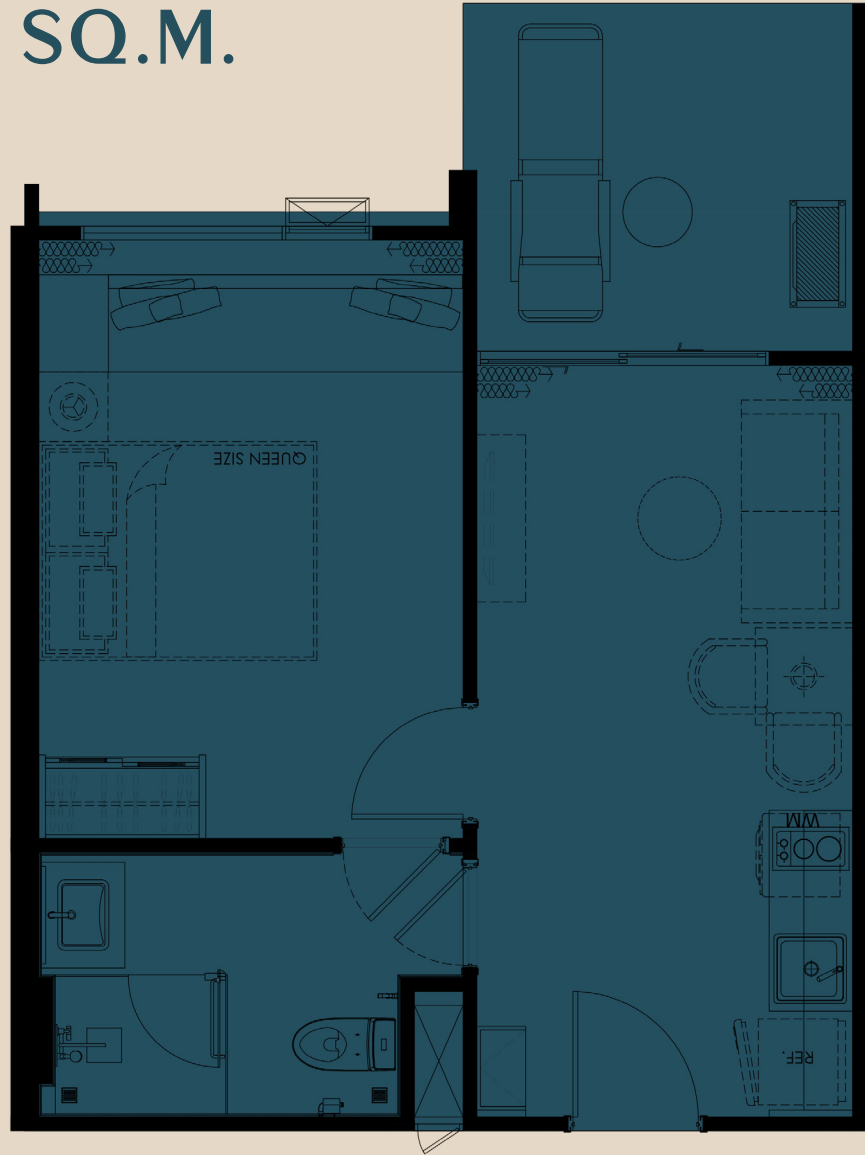

UNIT PLA

1 BEDROOM 41 SQ.M.

the
MODEVA

≡ TYPE 1BLC

UNIT PLAN

1 BEDROOM 43 SQ.M.

the
MODEVA

≡ TYPE 1BLA