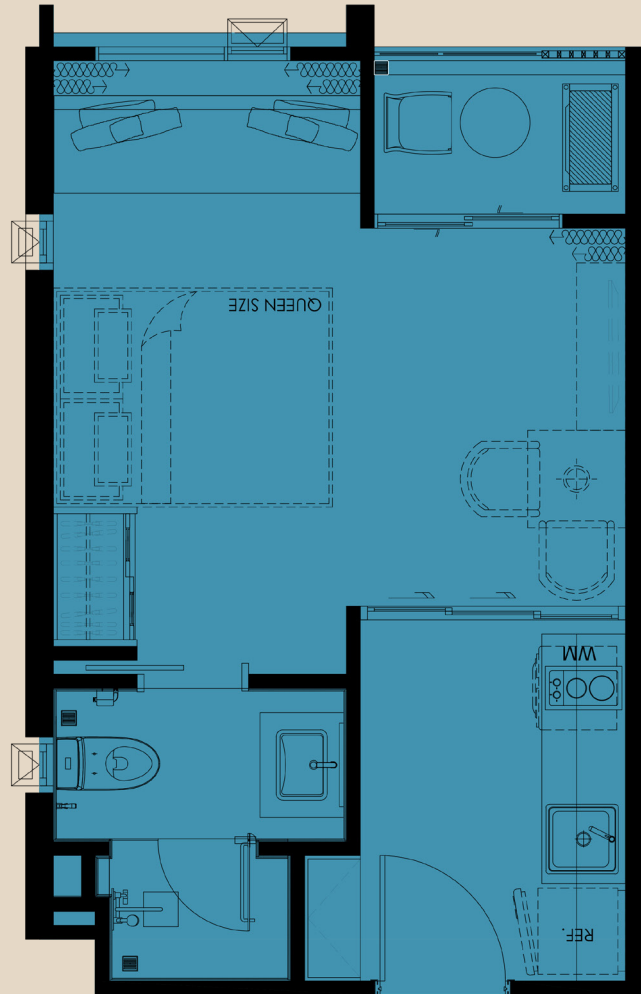

the
MODEVA

UNIT PLAN

THE VIBES OF PLEASURE

UNIT PLAN

1 BEDROOM 29 SQ.M.

the
MODEVA

≡ TYPE 1BS

UNIT PLAN

1 BEDROOM 29 SQ.M.

the
MODEVA

≡ TYPE 1BSC

UNIT PLAN

1 BEDROOM 29 SQ.M.

the
MODEVA

≡ TYPE 1BSC1

UNIT PLAN