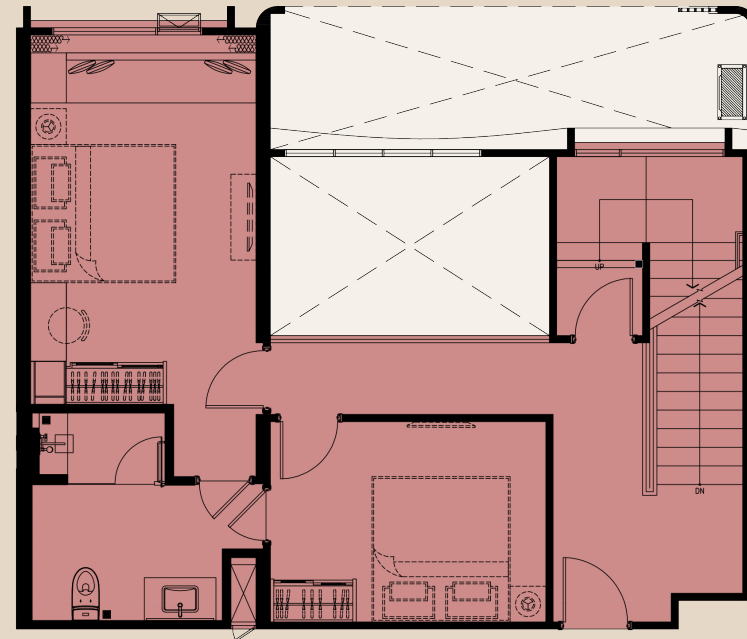

the
MODEVA

≡ TYPE 2BPHR(118)

UNIT PLAN

3 BEDROOM DUPLEX 146 SQ.M.

the
MODEVA

≡ TYPE 3BDPRC

UNIT PLAN

3 BEDROOM DUPLEX 148 SQ.M.