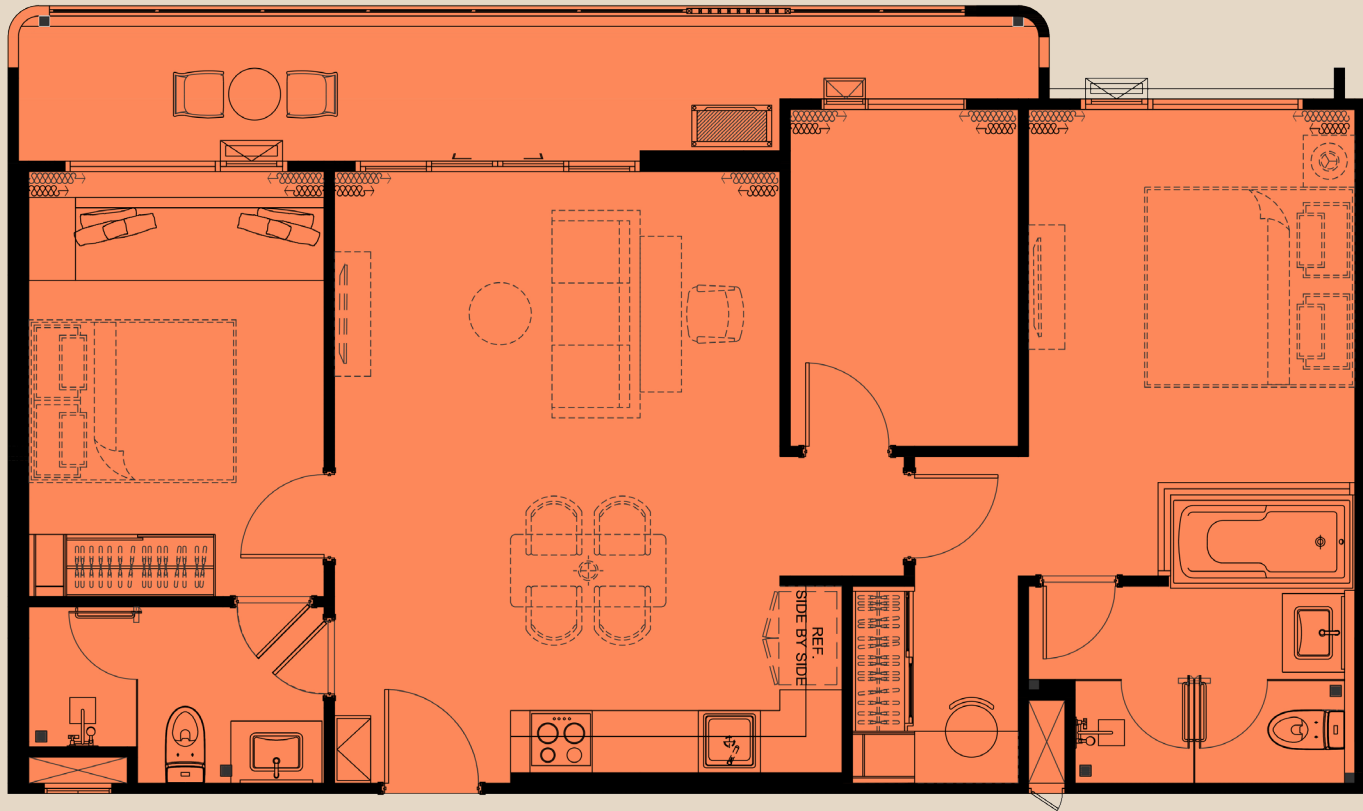

UNIT PLAN

2 BEDROOM 102 SQ.M.

the
MODEVA

≡ TYPE 2BXXLRC

UNIT PLAN

2 BEDROOM PLUS 93 SQ.M.

the
MODEVA

≡ TYPE 2BP

UNIT PLAN

2 BEDROOM PLUS 104 SQ.M.

the
MODEVA

≡ TYPE 2BPC

*COMPANY RESERVES THE RIGHT TO AMEND THE TERMS AND CONDITIONS OR WITHDRAW THE CARD, AT ANY TIME FOR ANY REASON, WITHOUT PRIOR NOTICE.

UNIT PLAN

2 BEDROOM PLUS 105 SQ.M.