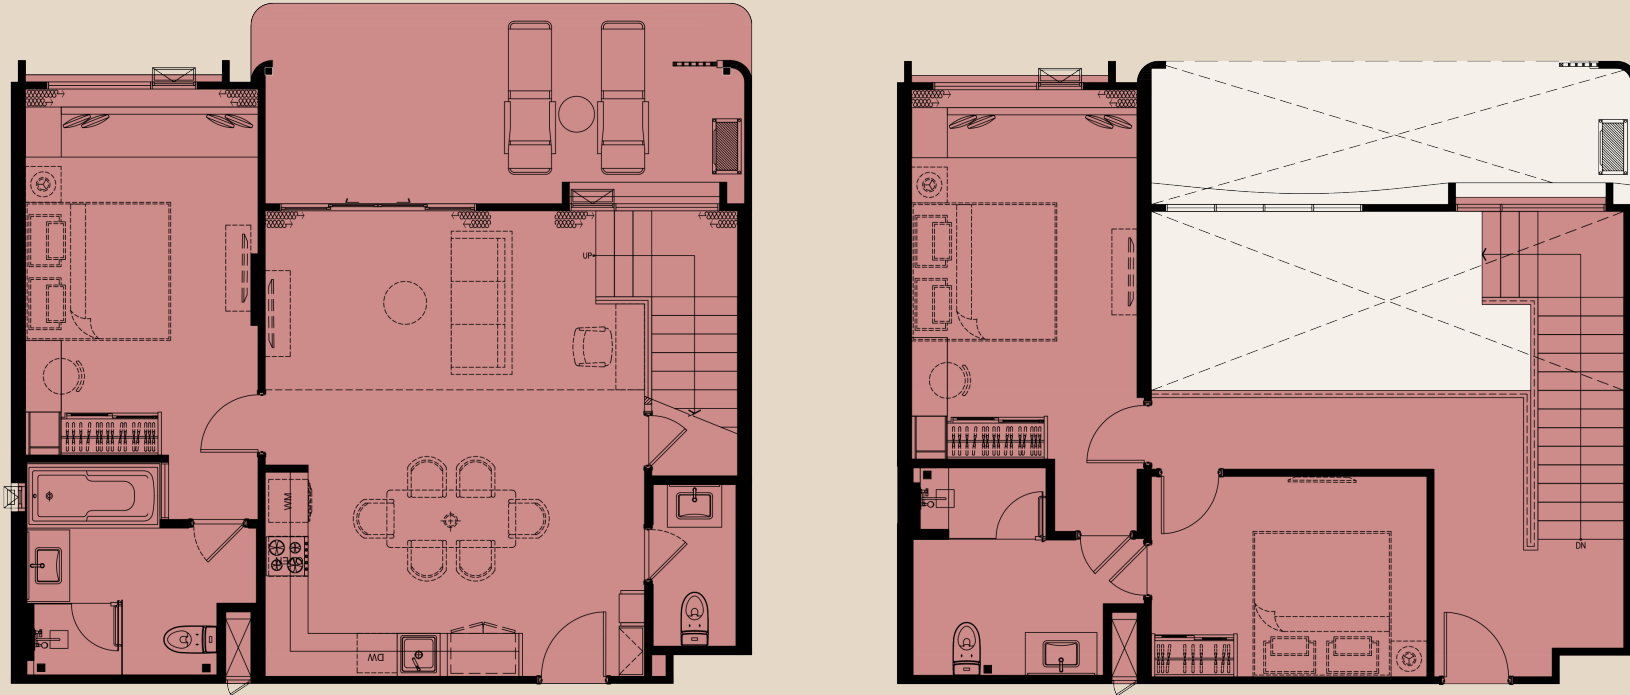

the
MODEVA

≡ TYPE 2BPHR(118)

UNIT PLAN

3 BEDROOM DUPLEX 146 SQ.M.

the
MODEVA

≡ TYPE 3BDPRC

UNIT PLAN

3 BEDROOM DUPLEX 148 SQ.M.

the
MODEVA

≡ TYPE 3BDPA

UNIT PLAN

3 BEDROOM DUPLEX 148 SQ.M.

the
MODEVA

≡ TYPE 3BDPAC

UNIT PLAN

3 BEDROOM PENTHOUSE 130 SQ.M.

the
MODEVA

≡ TYPE 3BPHR(130)B

UNIT PLAN

3 BEDROOM PENTHOUSE 130 SQ.M.

the
MODEVA

≡ TYPE 3BPHR(130)A

UNIT PLAN

3 BEDROOM PENTHOUSE 138 SQ.M.