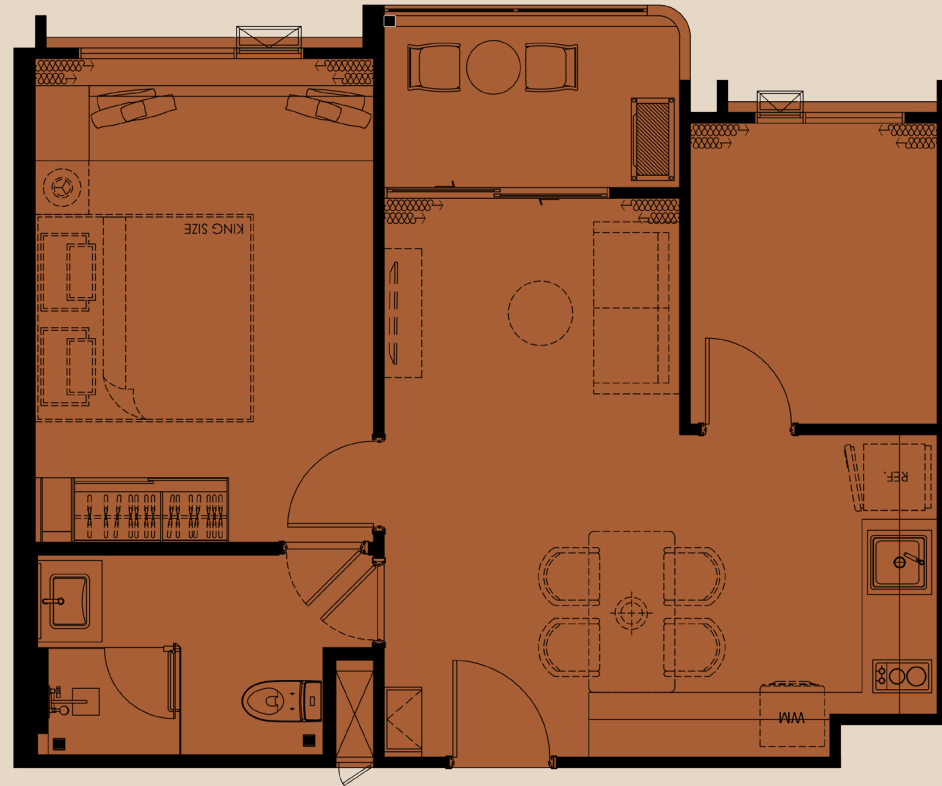

UNIT PLAN

1 BEDROOM 51 SQ.M.

the
MODEVA

≡ TYPE 1BLA(A112)

UNIT PLAN

1 BEDROOM PLUS 55 SQ.M.

the
MODEVA

≡ TYPE 1BP

UNIT PLAN

1 BEDROOM PLUS 55 SQ.M.

the
MODEVA

≡ TYPE 1BPC

*COMPANY RESERVES THE RIGHT TO AMEND THE TERMS AND CONDITIONS OR WITHDRAW THE CARD, AT ANY TIME FOR ANY REASON, WITHOUT PRIOR NOTICE.

UNIT PLAN

1 BEDROOM PLUS 58 SQ.M.