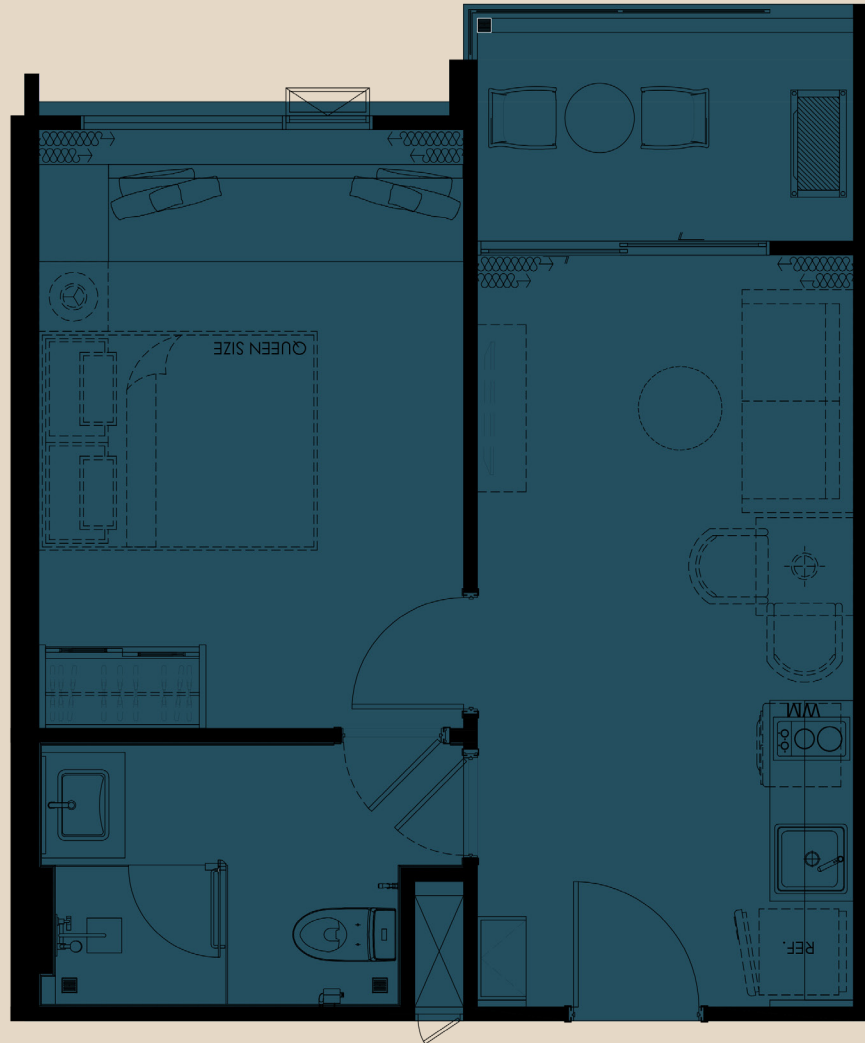

UNIT PLAN

1 BEDROOM 37 SQ.M.

the
MODEVA

≡ TYPE 1BMAC

UNIT PLAN

1 BEDROOM 41 SQ.M.

the
MODEVA

≡ TYPE 1BL