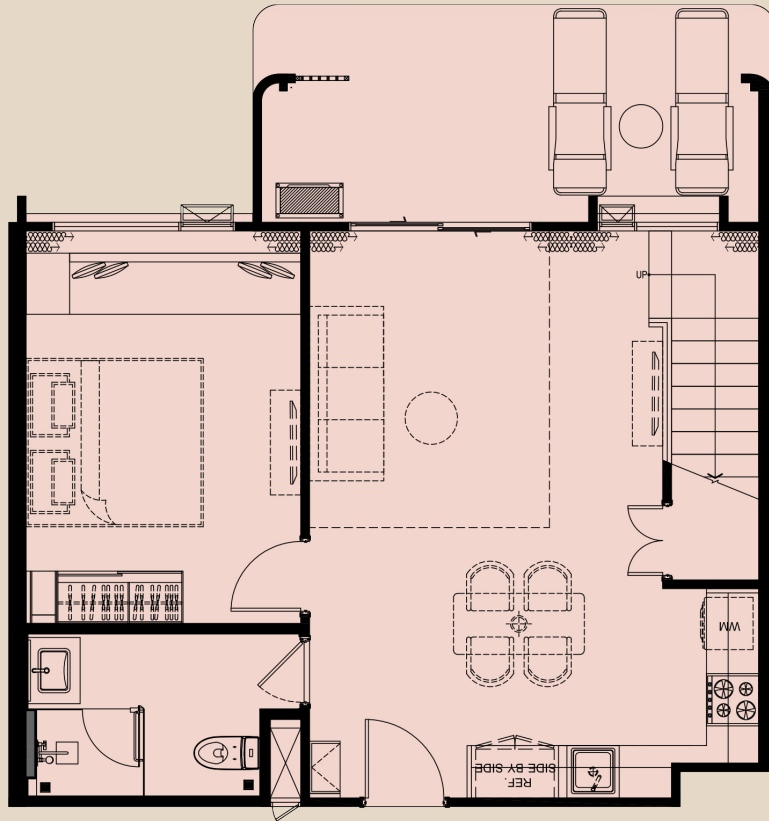

the
MODEVA

≡ TYPE 2BDPA

UNIT PLAN

2 BEDROOM DUPLEX 113 SQ.M.

the
MODEVA

≡ TYPE 2BDPAC

UNIT PLAN

2 BEDROOM PENTHOUSE 79 SQ.M.