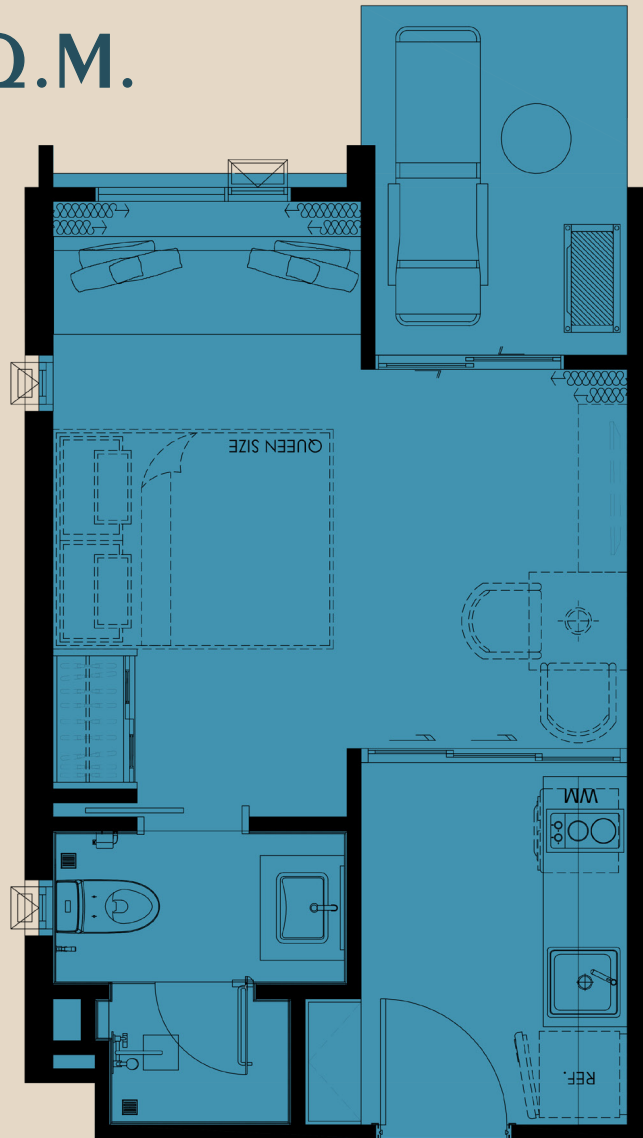

1 BEDROOM 32 SQ.M.

the
MODEVA

≡ TYPE 1BSA

UNIT PLAN

1 BEDROOM 32 SQ.M.

the
MODEVA

≡ TYPE 1BSAC

UNIT PLAN

1 BEDROOM 32 SQ.M.

the
MODEVA

≡ TYPE 1BSAC1

UNIT PLAN

1 BEDROOM 33 SQ.M.

the
MODEVA

 **TYPE 1BM**

*COMPANY RESERVES THE RIGHT TO AMEND THE TERMS AND CONDITIONS OR WITHDRAW THE CARD, AT ANY TIME FOR ANY REASON, WITHOUT PRIOR NOTICE.