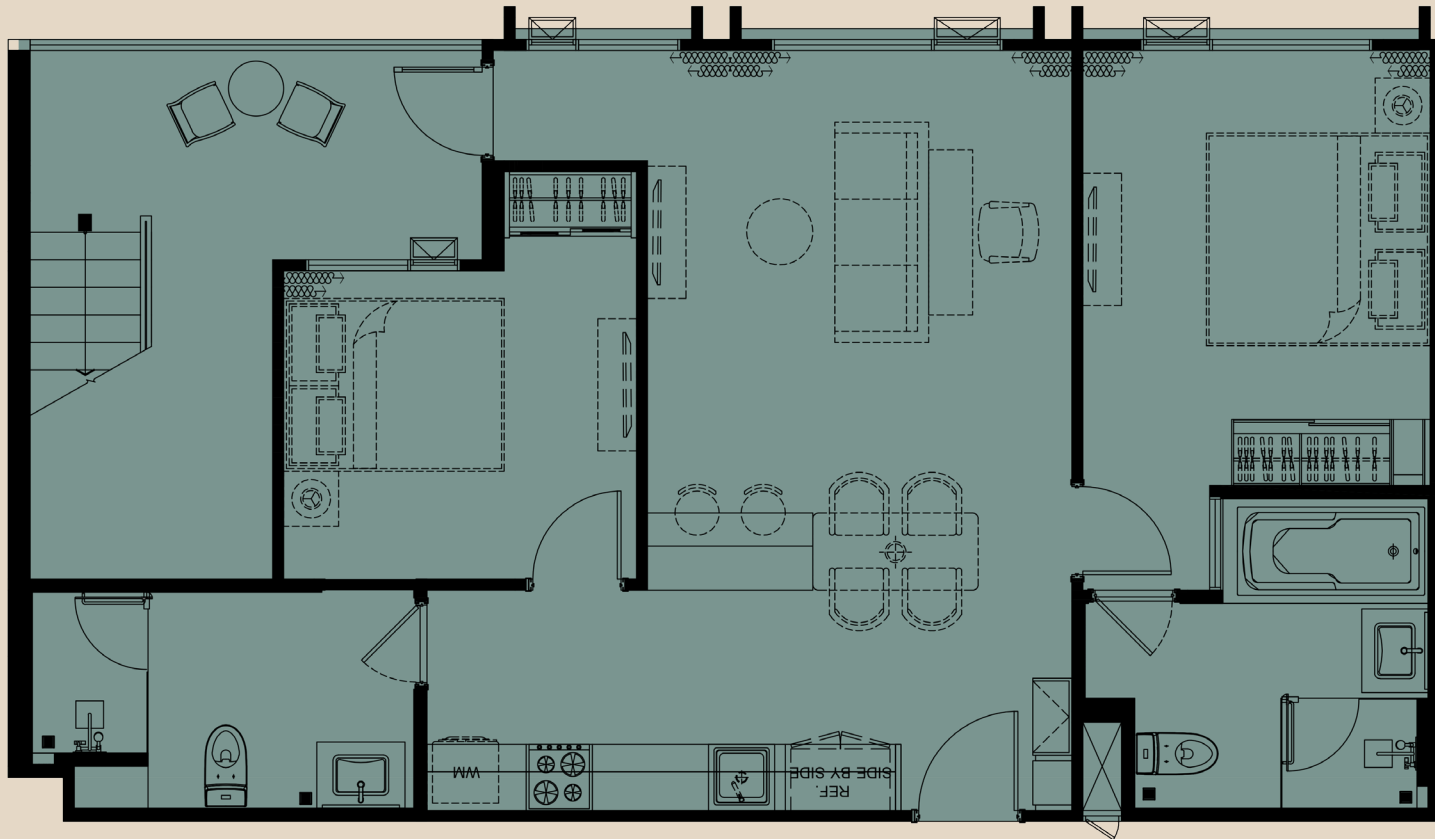

UNIT PLAN

2 BEDROOM PENTHOUSE 88 SQ.M.

the
MODEVA

≡ TYPE 2BPHR(88)