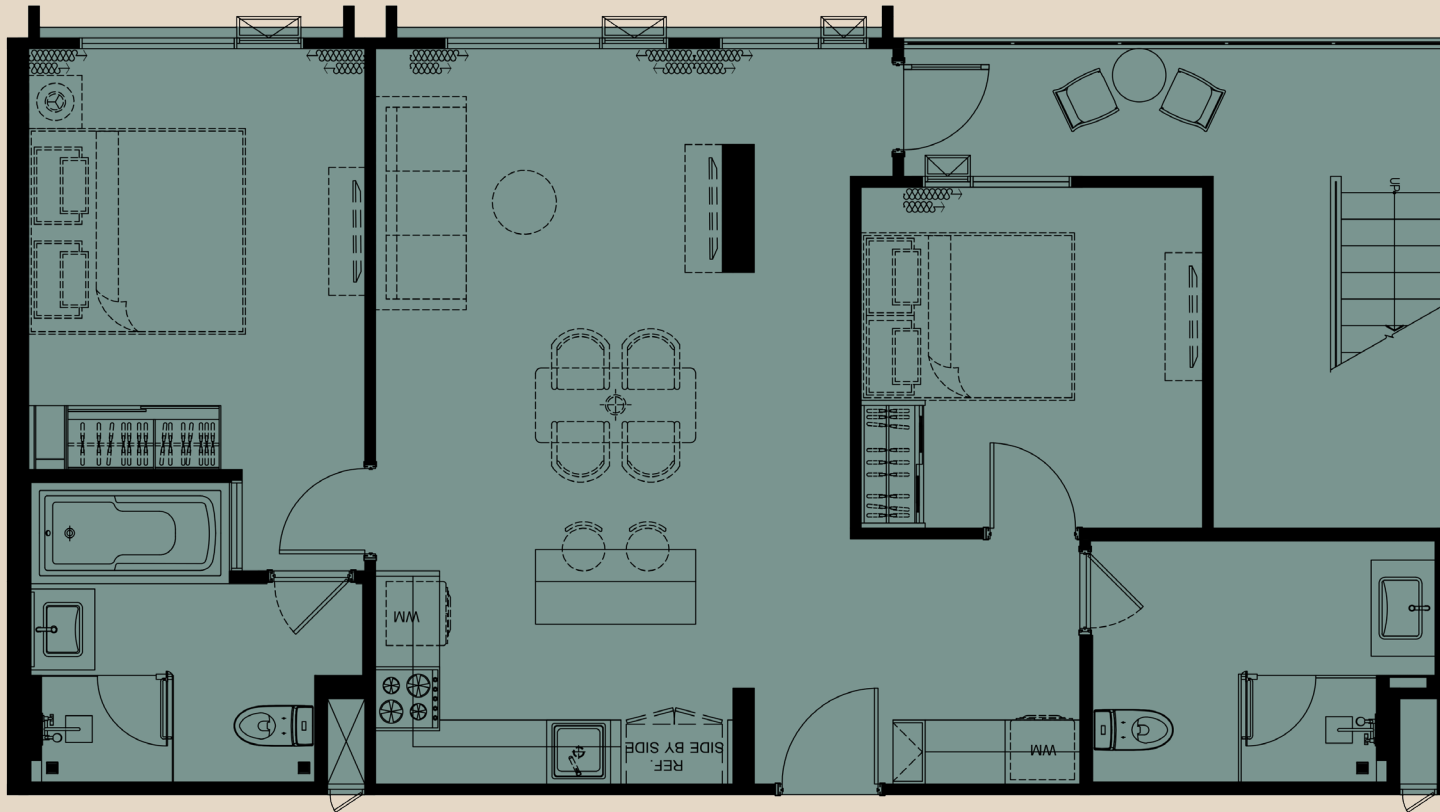

the
MODEVA

≡ TYPE 2BPHR(88)

UNIT PLAN

2 BEDROOM PENTHOUSE 89 SQ.M.

the
MODEVA

≡ TYPE 2BPHR(89)

UNIT PLAN

2 BEDROOM PENTHOUSE 93 SQ.M.

the
MODEVA

≡ TYPE 2BPHR(93)

UNIT PLAN

2 BEDROOM PENTHOUSE 96 SQ.M.

the
MODEVA

≡ TYPE 2BPHR(96)

UNIT PLAN

2 BEDROOM PENTHOUSE 105 SQ.M.