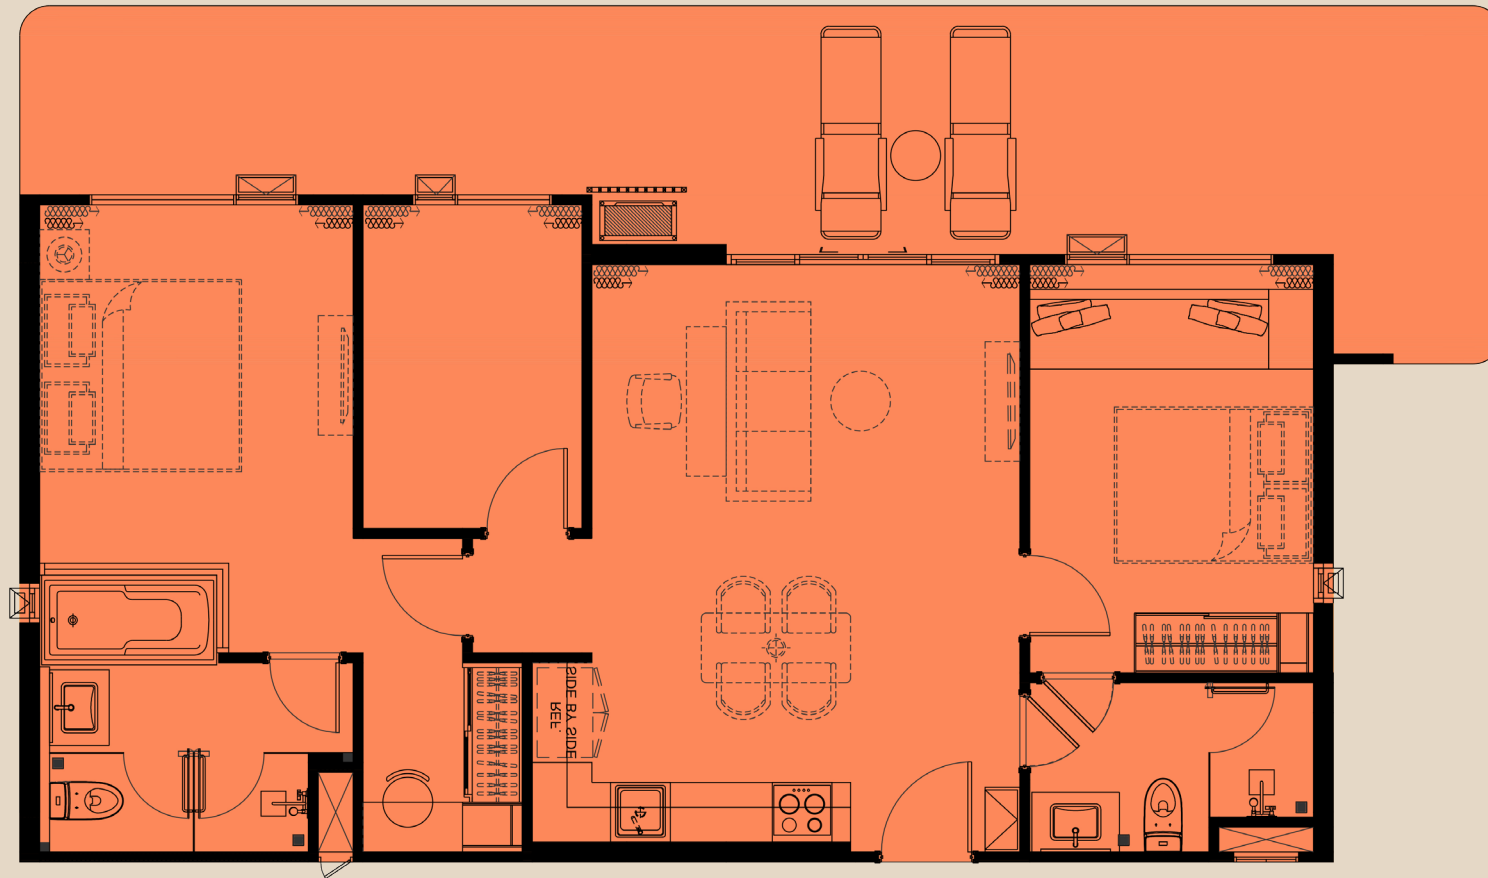

the
MODEVA

≡ TYPE 2BPA

UNIT PLAN

2 BEDROOM PLUS 118 SQ.M.

the
MODEVA

≡ TYPE 2BPAC

UNIT PLAN

2 BEDROOM DUPLEX 112 SQ.M.

the
MODEVA

≡ TYPE 2BDPR

UNIT PLAN

2 BEDROOM DUPLEX 112 SQ.M.

the
MODEVA

≡ TYPE 2BDPRC

UNIT PLAN

2 BEDROOM DUPLEX 113 SQ.M.