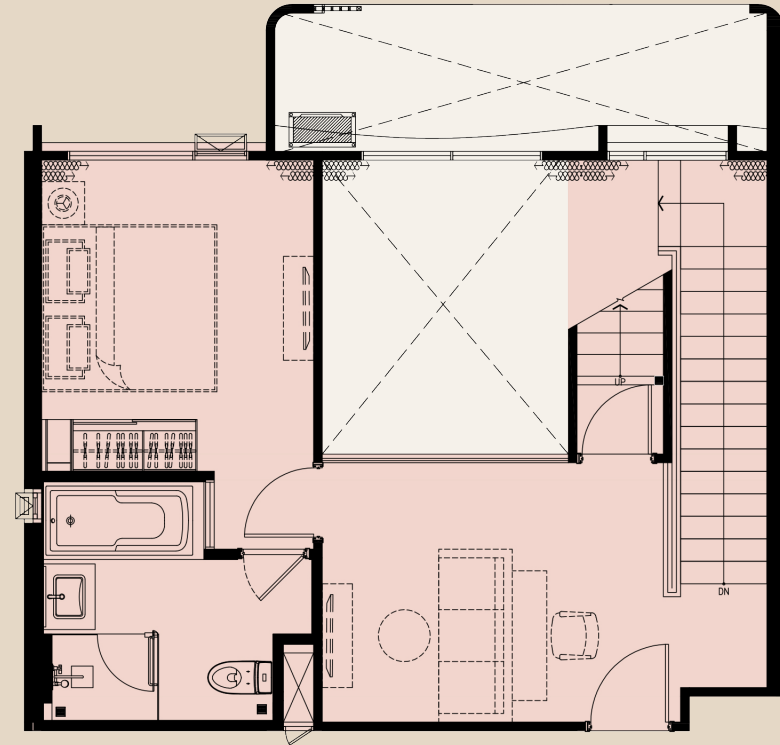

the
MODEVA

≡ TYPE 2BDPR

UNIT PLAN

2 BEDROOM DUPLEX 112 SQ.M.

the
MODEVA

≡ TYPE 2BDPRC

UNIT PLAN

2 BEDROOM DUPLEX 113 SQ.M.