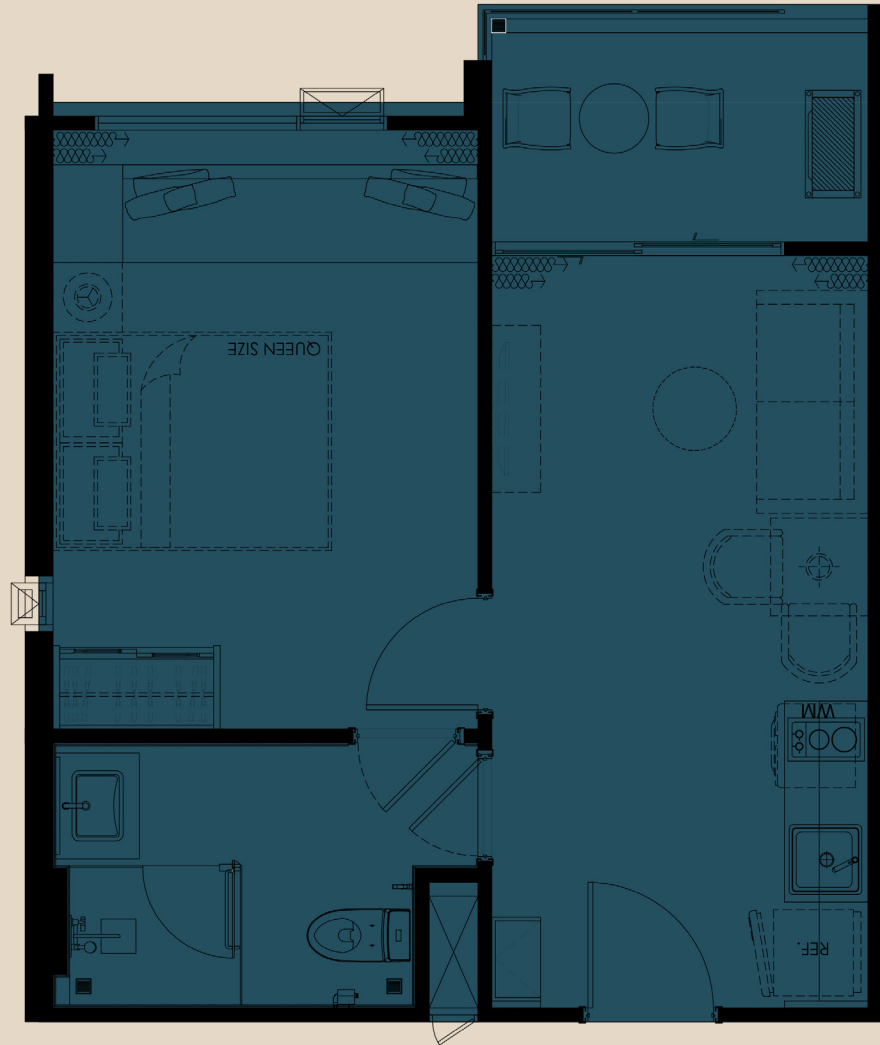

UNIT PLA

1 BEDROOM 41 SQ.M.

the
MODEVA

≡ TYPE 1BLC