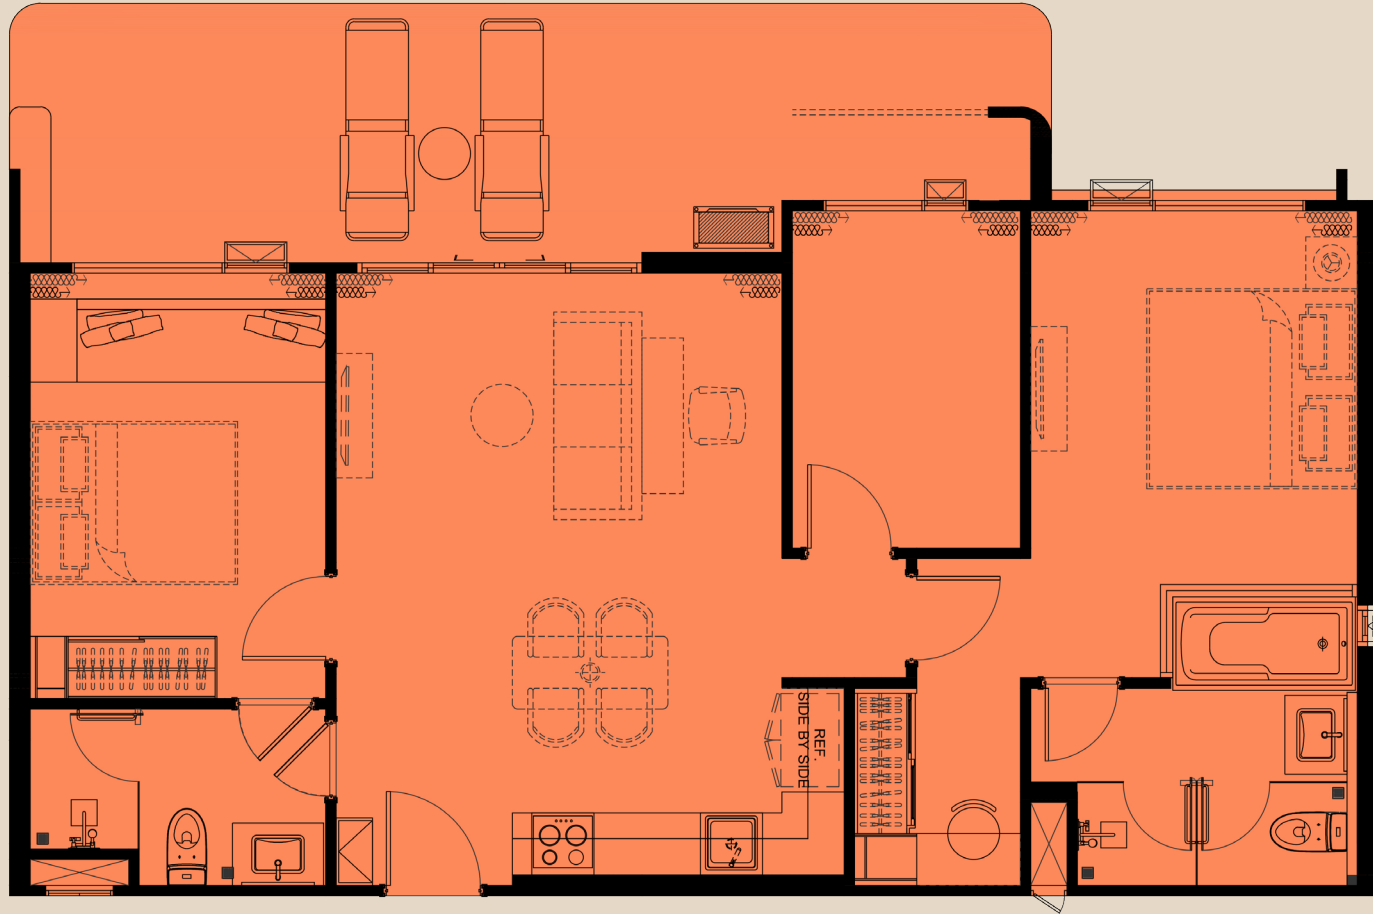

UNIT PLAN

2 BEDROOM PLUS 105 SQ.M.

the
MODEVA

≡ TYPE 2BPA