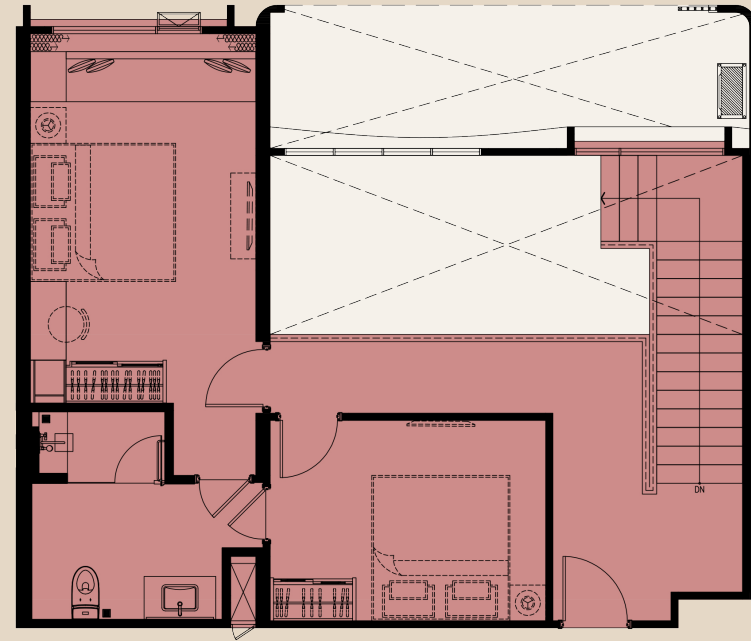

UNIT PLAN

3 BEDROOM DUPLEX 148 SQ.M.

the
MODEVA

≡ TYPE 3BDPA