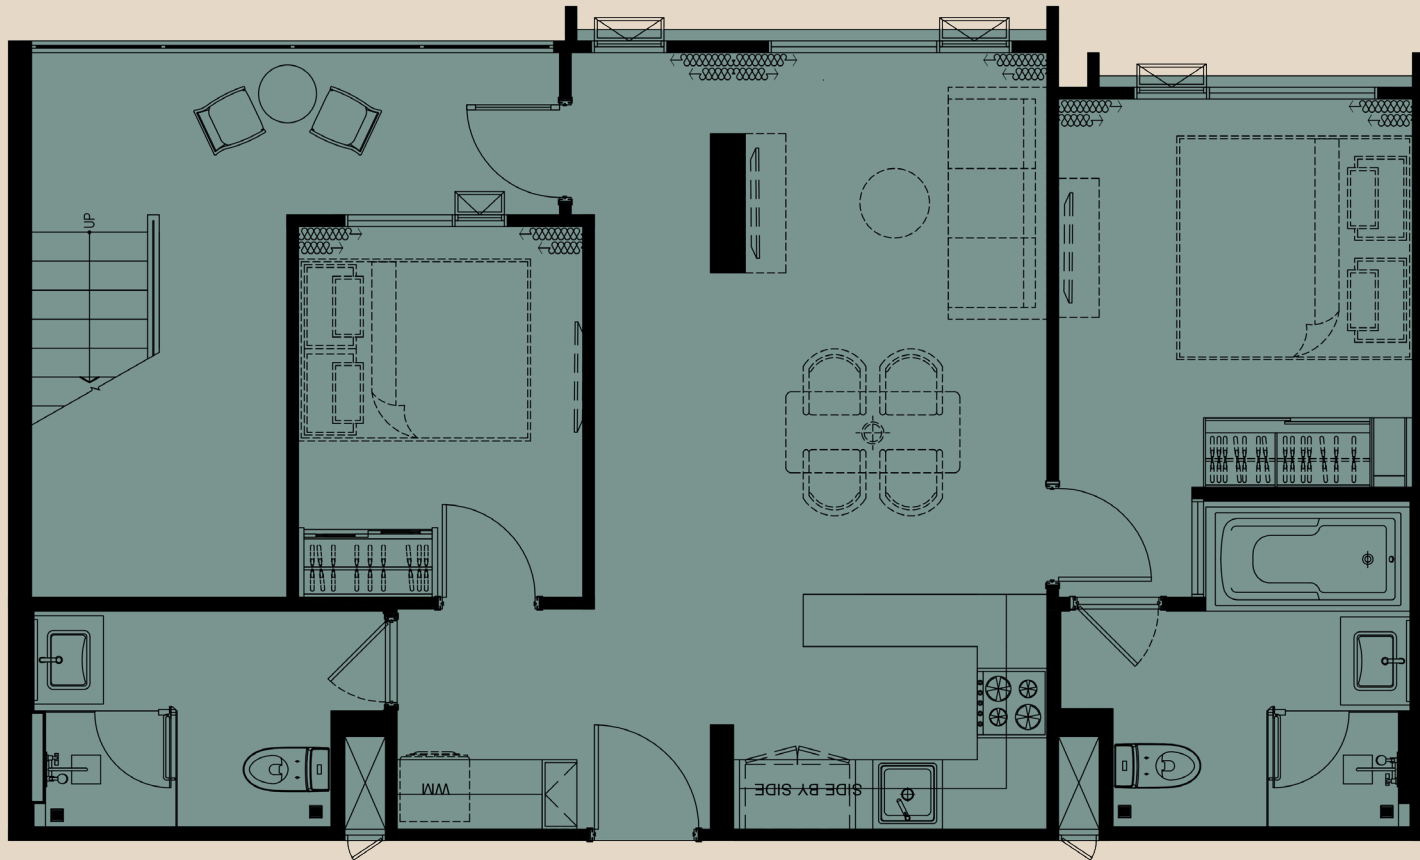

the
MODEVA

≡ TYPE 2BPHR(79)

UNIT PLAN

2 BEDROOM PENTHOUSE 80 SQ.M.

the
MODEVA

≡ TYPE 2BPHR(80)

UNIT PLAN

2 BEDROOM PENTHOUSE 88 SQ.M.