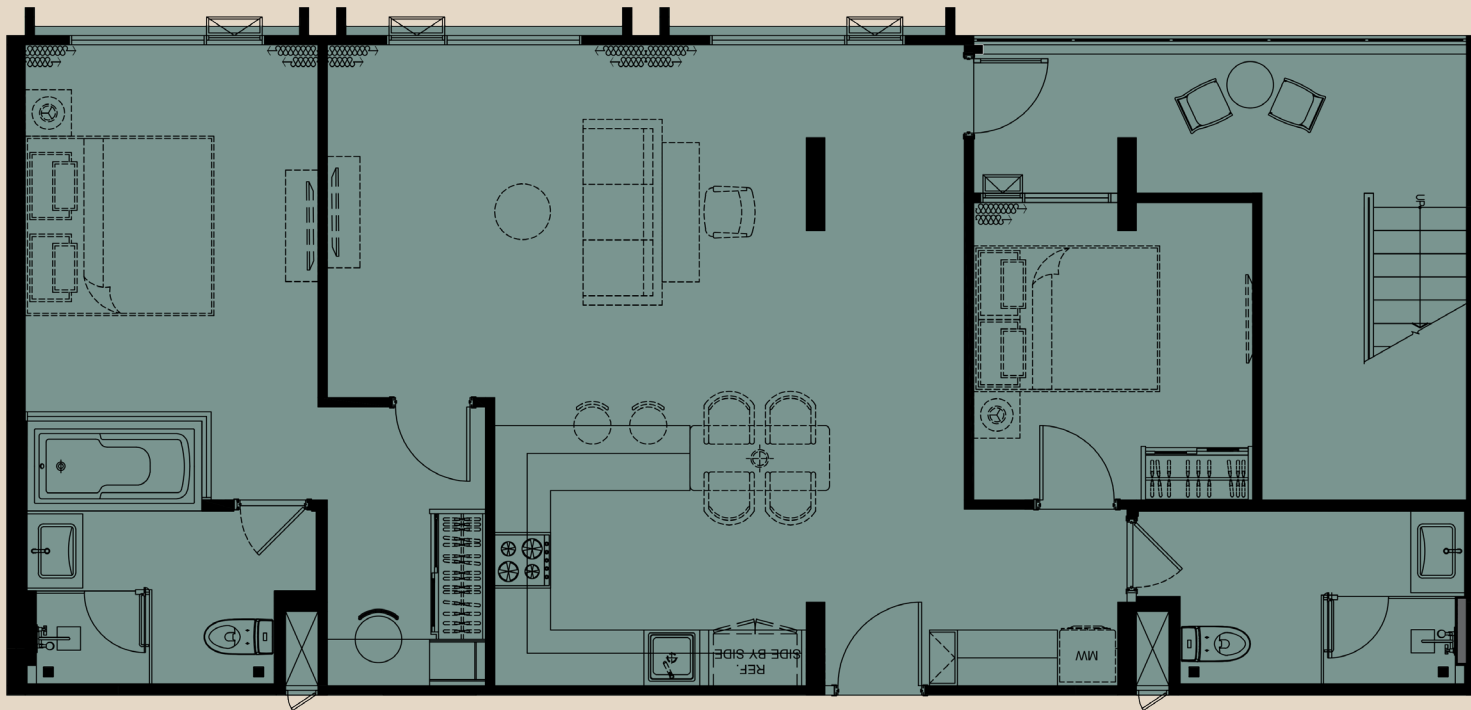

the
MODEVA

≡ TYPE 2BPHR(105)

UNIT PLAN

2 BEDROOM PENTHOUSE 109 SQ.M.

the
MODEVA

≡ TYPE 2BPHR(109)A

UNIT PLAN

2 BEDROOM PENTHOUSE 109 SQ.M.

the
MODEVA

≡ TYPE 2BPHR(109)B

UNIT PLAN

2 BEDROOM PENTHOUSE 115 SQ.M.

the
MODEVA

≡ TYPE 2BPHR(115)

UNIT PLAN

2 BEDROOM PENTHOUSE 118 SQ.M.