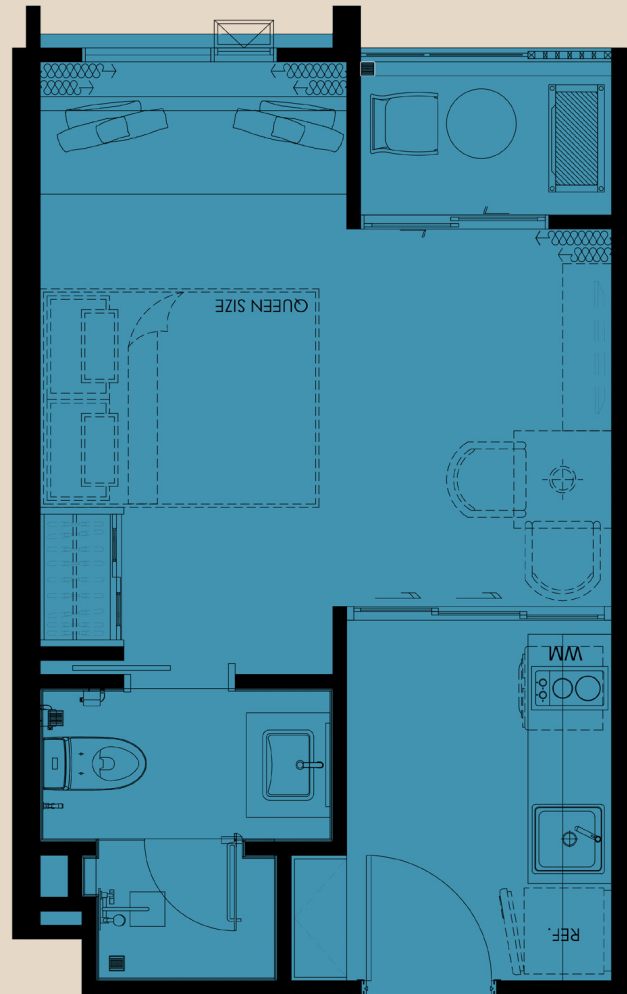

the
MODEVA

UNIT PLAN

THE VIBES OF PLEASURE

UNIT PLAN

1 BEDROOM 29 SQ.M.

the
MODEVA

≡ TYPE 1BS

UNIT PLAN

1 BEDROOM 29 SQ.M.

the
MODEVA

≡ TYPE 1BSC

UNIT PLAN

1 BEDROOM 29 SQ.M.

the
MODEVA

≡ TYPE 1BSC1

UNIT PLAN