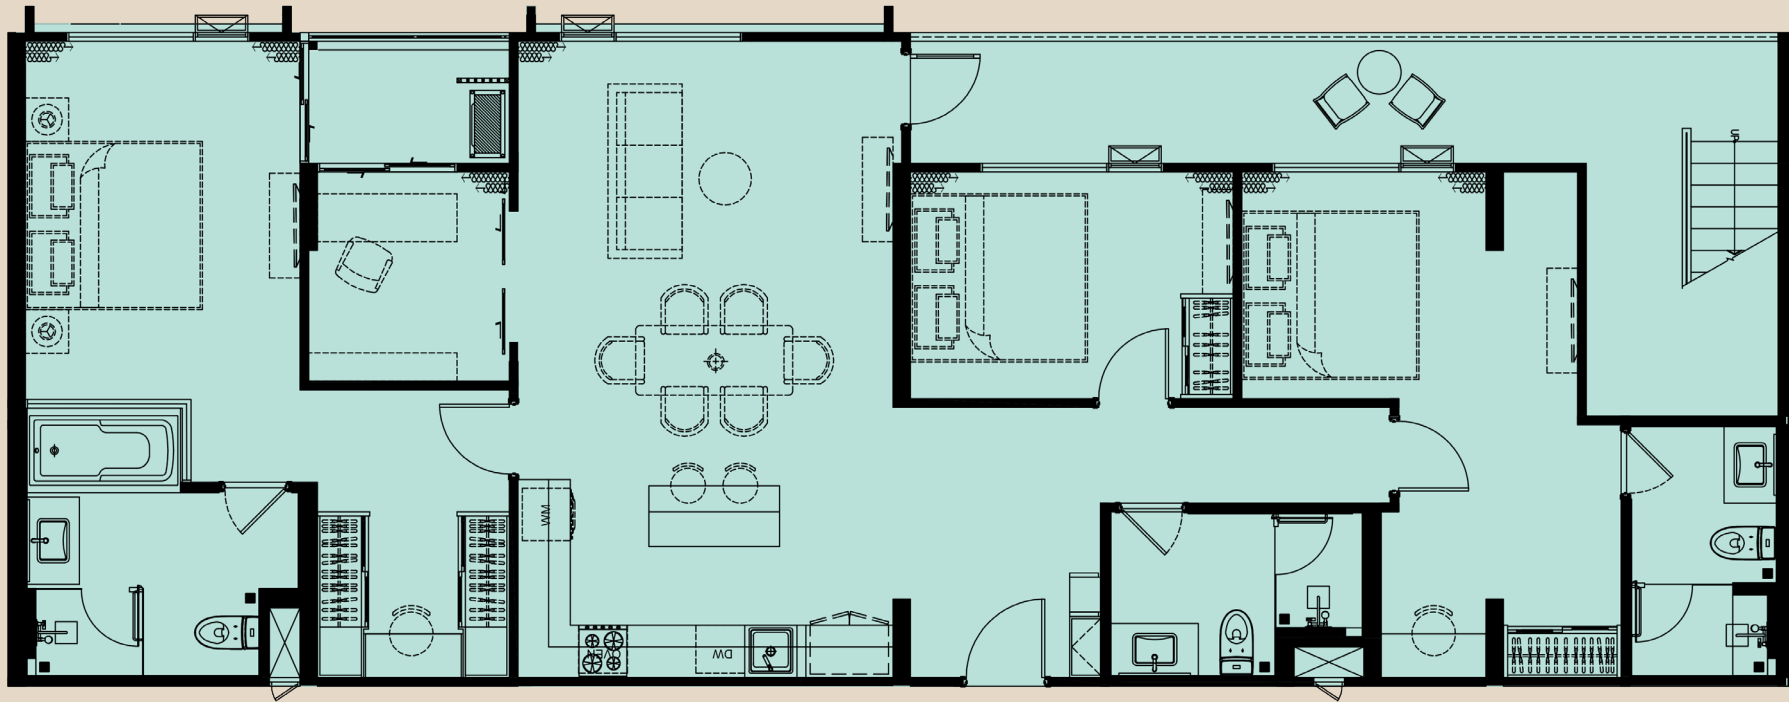

the
MODEVA

≡ TYPE 3BPHR(130)B

UNIT PLAN

3 BEDROOM PENTHOUSE 130 SQ.M.

the
MODEVA

≡ TYPE 3BPHR(130)A

UNIT PLAN

3 BEDROOM PENTHOUSE 138 SQ.M.

the
MODEVA

≡ TYPE 3BPHR(138)

UNIT PLAN

3 BEDROOM PENTHOUSE 148 SQ.M.

the
MODEVA

≡ TYPE 3BPHR(148)