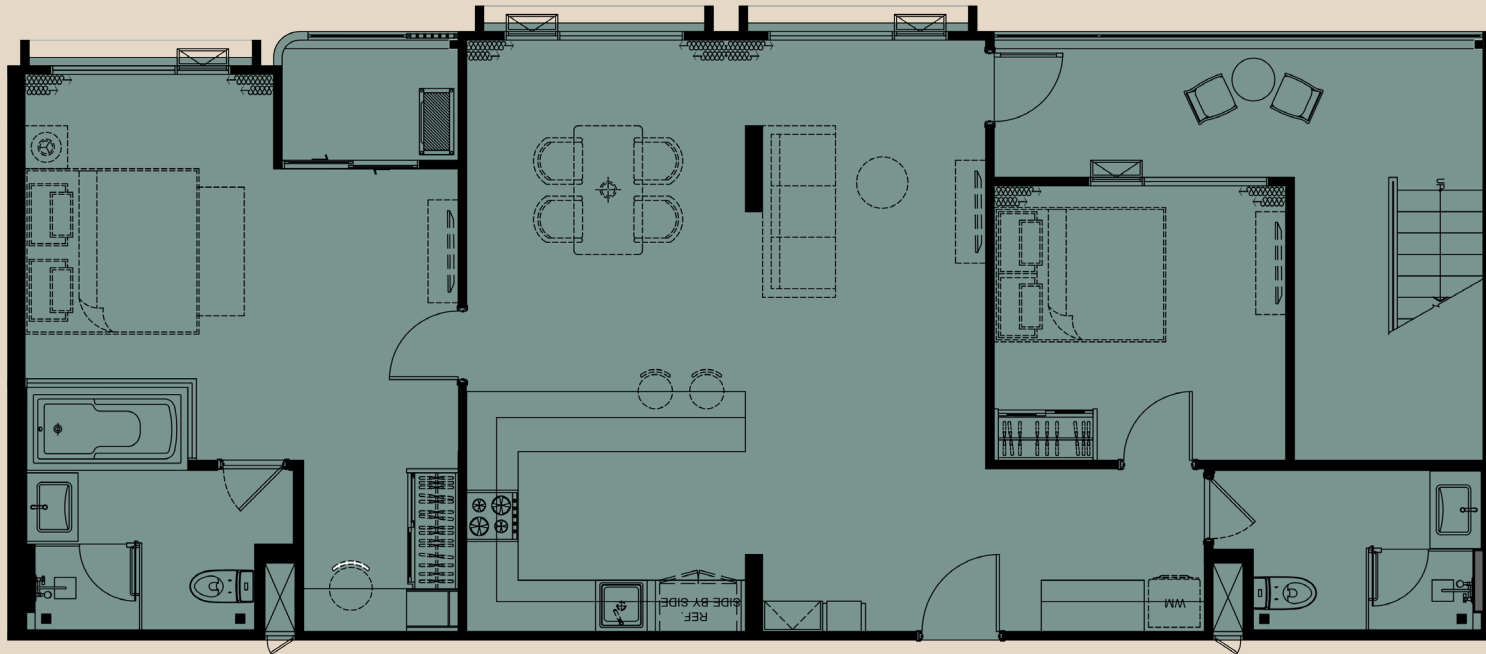

the
MODEVA

≡ TYPE 2BPHR(109)B

UNIT PLAN

2 BEDROOM PENTHOUSE 115 SQ.M.

the
MODEVA

≡ TYPE 2BPHR(115)

UNIT PLAN

2 BEDROOM PENTHOUSE 118 SQ.M.

the
MODEVA

≡ TYPE 2BPHR(118)

UNIT PLAN

3 BEDROOM DUPLEX 146 SQ.M.

the
MODEVA

≡ TYPE 3BDPRC

UNIT PLAN

3 BEDROOM DUPLEX 148 SQ.M.