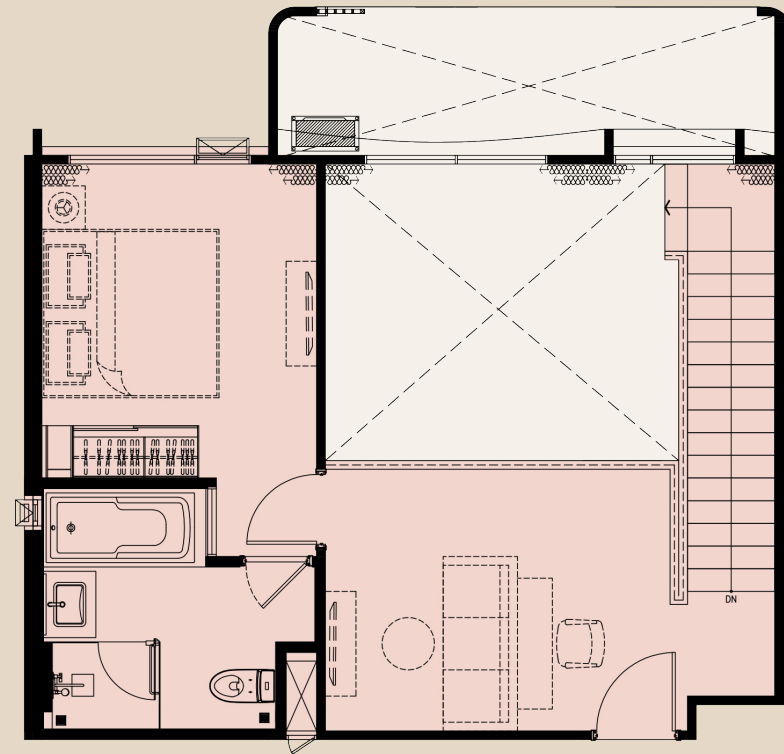

the
MODEVA

≡ TYPE 2BDPA

UNIT PLAN

2 BEDROOM DUPLEX 113 SQ.M.

the
MODEVA

≡ TYPE 2BDPAC

UNIT PLAN

2 BEDROOM PENTHOUSE 79 SQ.M.