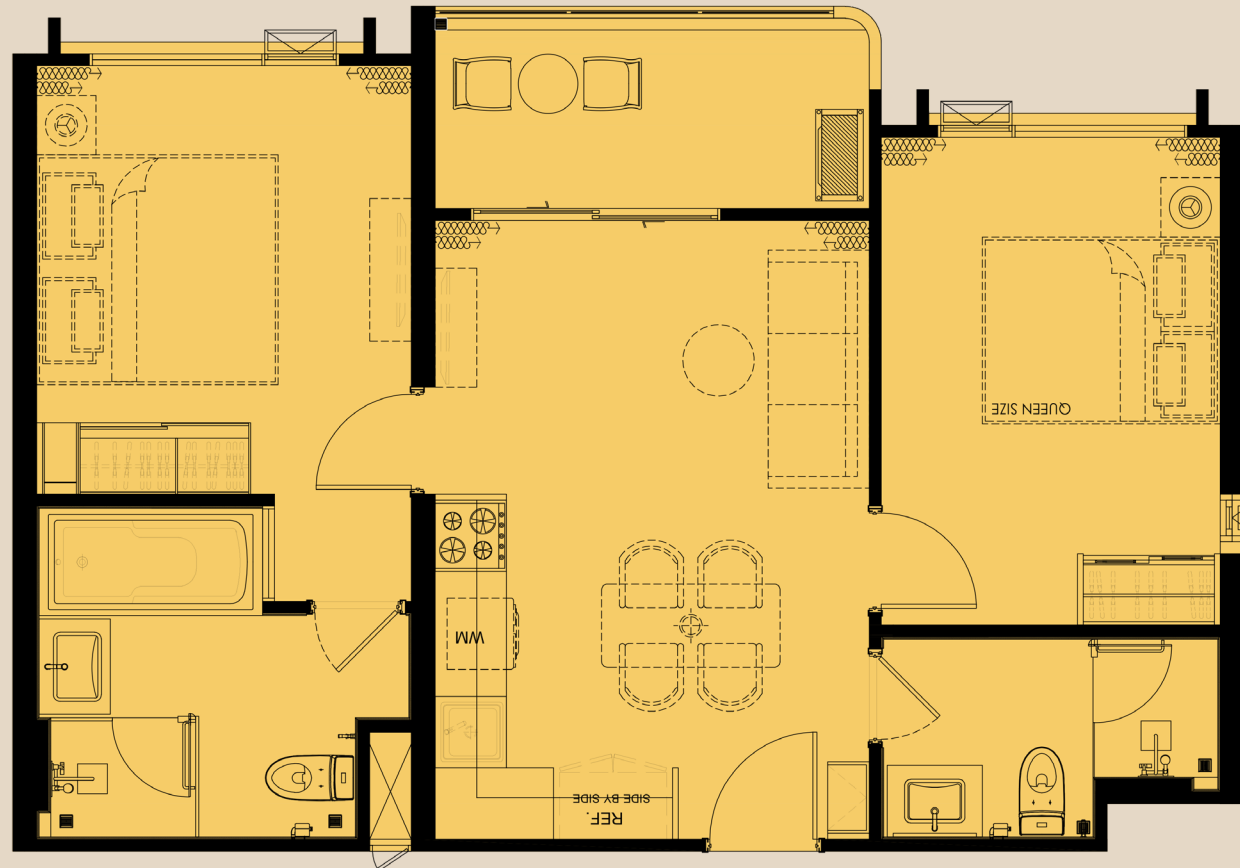

the
MODEVA

≡ TYPE 2BXL

*COMPANY RESERVES THE RIGHT TO AMEND THE TERMS AND CONDITIONS OR WITHDRAW THE CARD, AT ANY TIME FOR ANY REASON, WITHOUT PRIOR NOTICE.

UNIT PLAN

2 BEDROOM 65 SQ.M.

the
MODEVA

≡ TYPE 2BXLC

UNIT PLAN

2 BEDROOM 65 SQ.M.

the
MODEVA

≡ TYPE 2BXLC1

UNIT PLAN

2 BEDROOM 68 SQ.M.

the
MODEVA

≡ TYPE 2BXLA