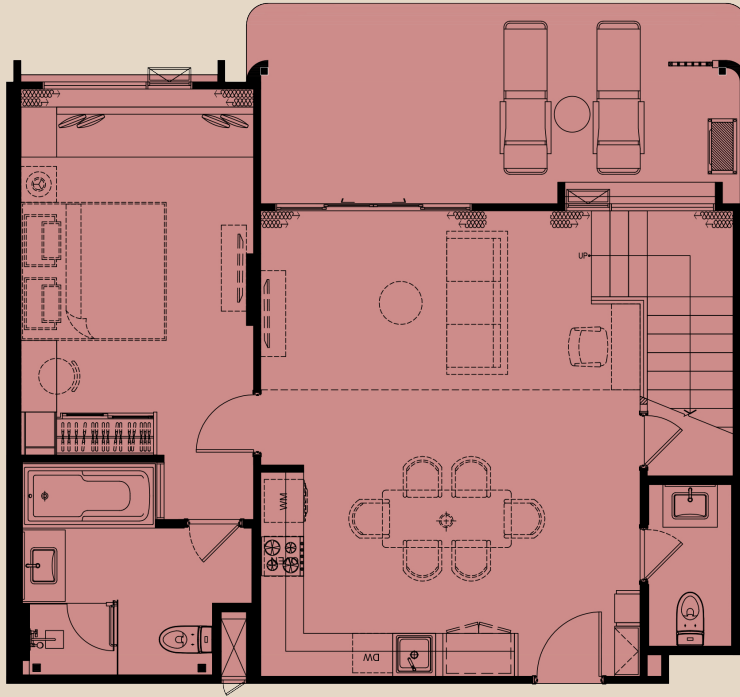

UNIT PLAN

3 BEDROOM DUPLEX 148 SQ.M.

the
MODEVA

≡ TYPE 3BDPA