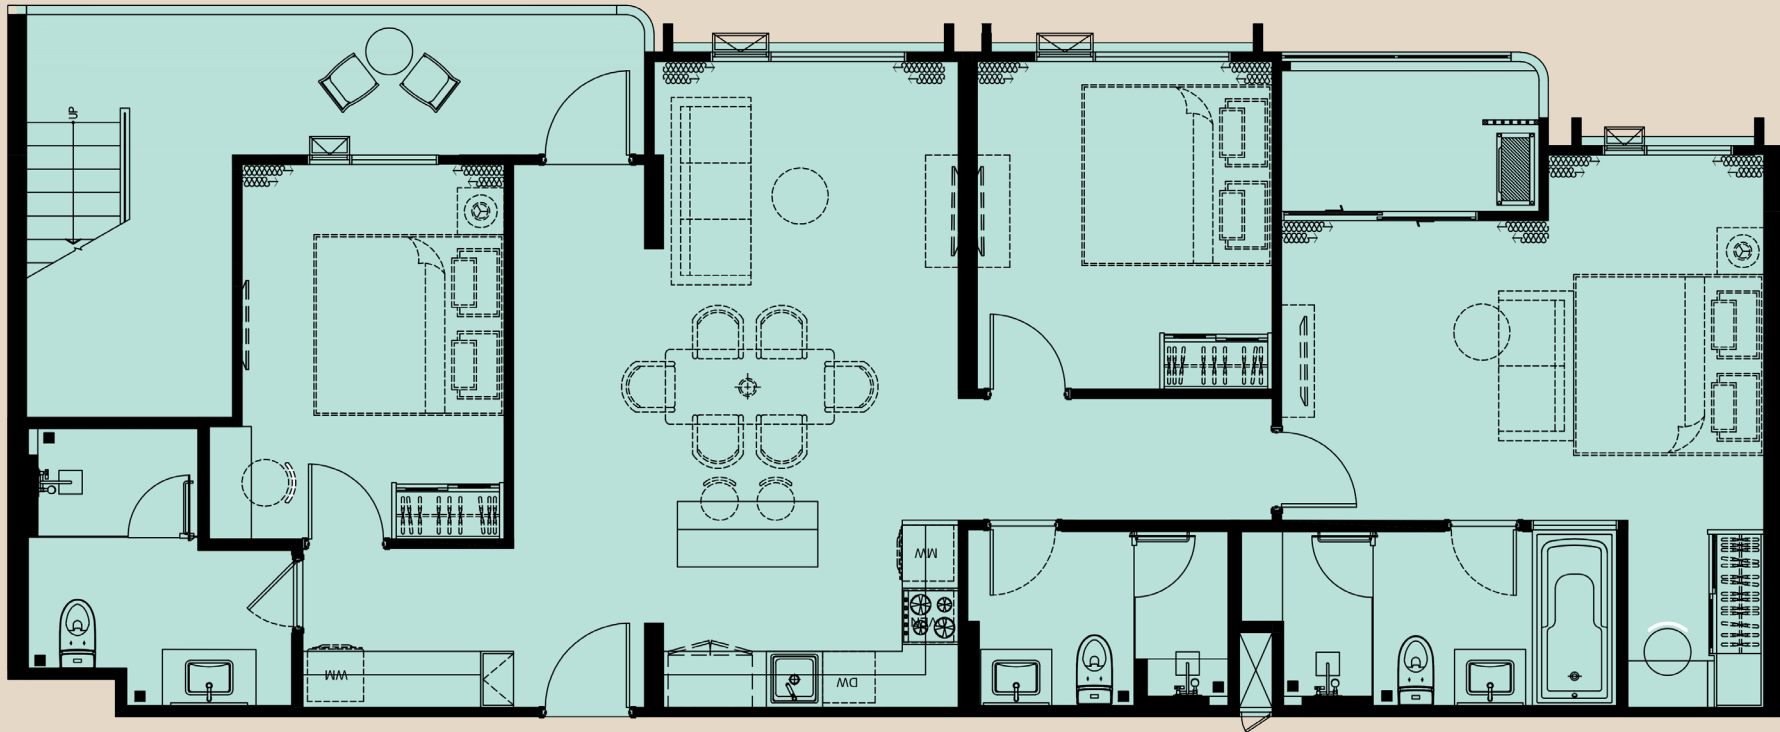

the
MODEVA

≡ TYPE 2BPHR(118)

UNIT PLAN

3 BEDROOM DUPLEX 146 SQ.M.

the
MODEVA

≡ TYPE 3BDPRC

UNIT PLAN

3 BEDROOM DUPLEX 148 SQ.M.

the
MODEVA

≡ TYPE 3BDPA

UNIT PLAN

3 BEDROOM DUPLEX 148 SQ.M.

the
MODEVA

≡ TYPE 3BDPAC

UNIT PLAN

3 BEDROOM PENTHOUSE 130 SQ.M.

the
MODEVA

≡ TYPE 3BPHR(130)B

UNIT PLAN

3 BEDROOM PENTHOUSE 130 SQ.M.

the
MODEVA

≡ TYPE 3BPHR(130)A

UNIT PLAN

3 BEDROOM PENTHOUSE 138 SQ.M.