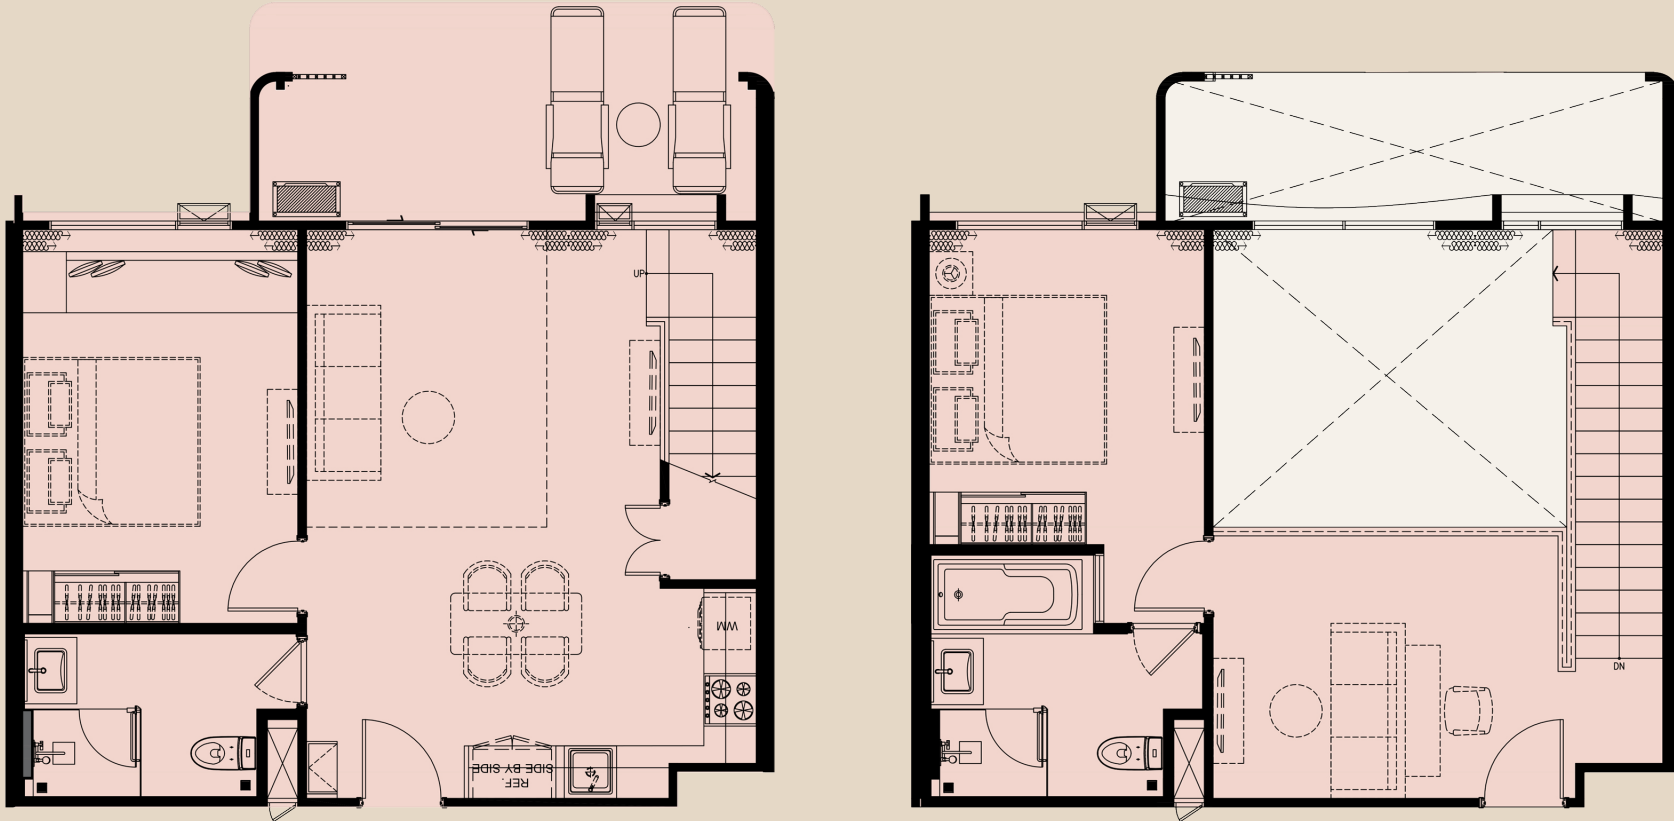

UNIT PLAN

2 BEDROOM DUPLEX 113 SQ.M.

the
MODEVA

≡ TYPE 2BDPA