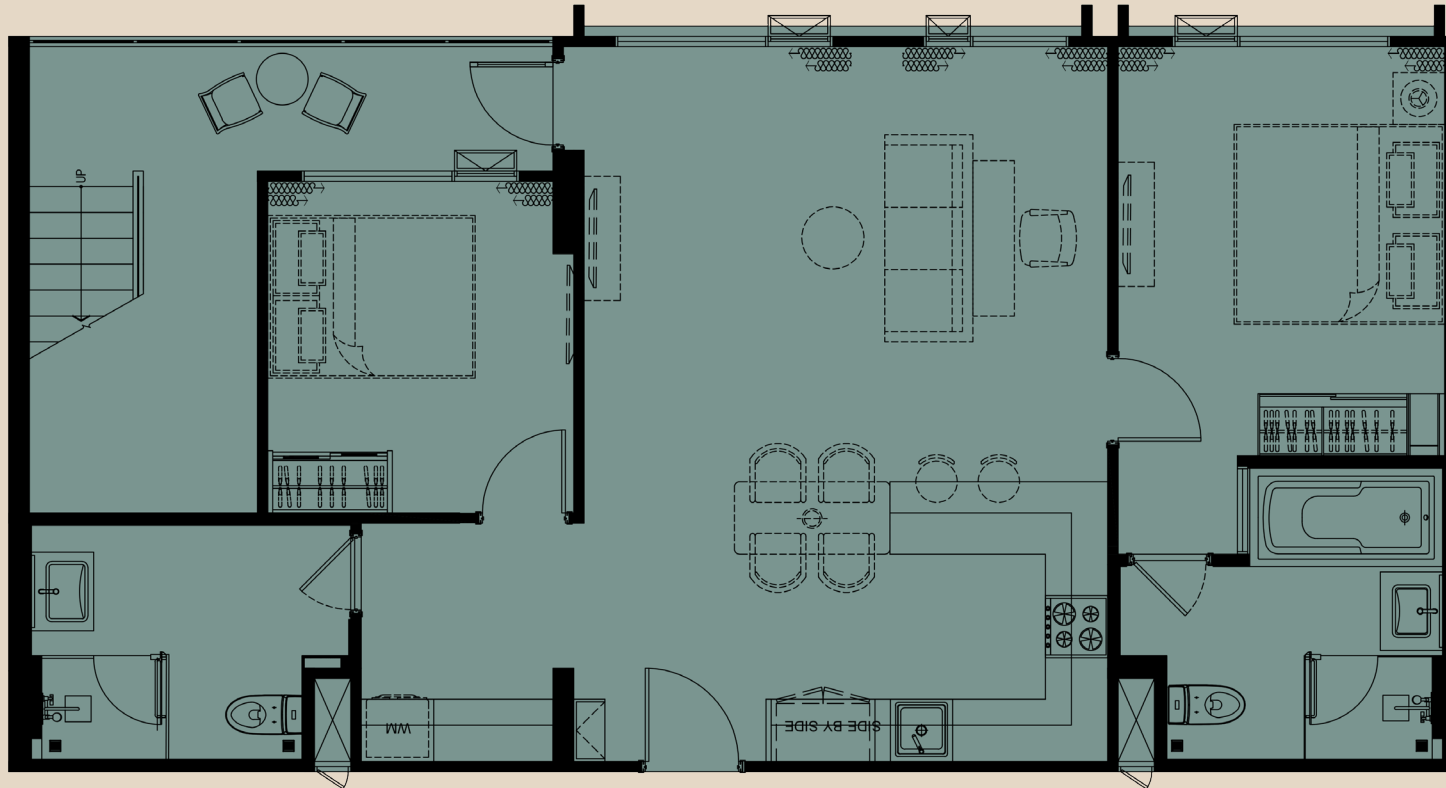

the
MODEVA

≡ TYPE 2BPHR(93)

UNIT PLAN

2 BEDROOM PENTHOUSE 96 SQ.M.

the
MODEVA

≡ TYPE 2BPHR(96)

UNIT PLAN

2 BEDROOM PENTHOUSE 105 SQ.M.

the
MODEVA

≡ TYPE 2BPHR(105)

UNIT PLAN

2 BEDROOM PENTHOUSE 109 SQ.M.

the
MODEVA

≡ TYPE 2BPHR(109)A

UNIT PLAN

2 BEDROOM PENTHOUSE 109 SQ.M.