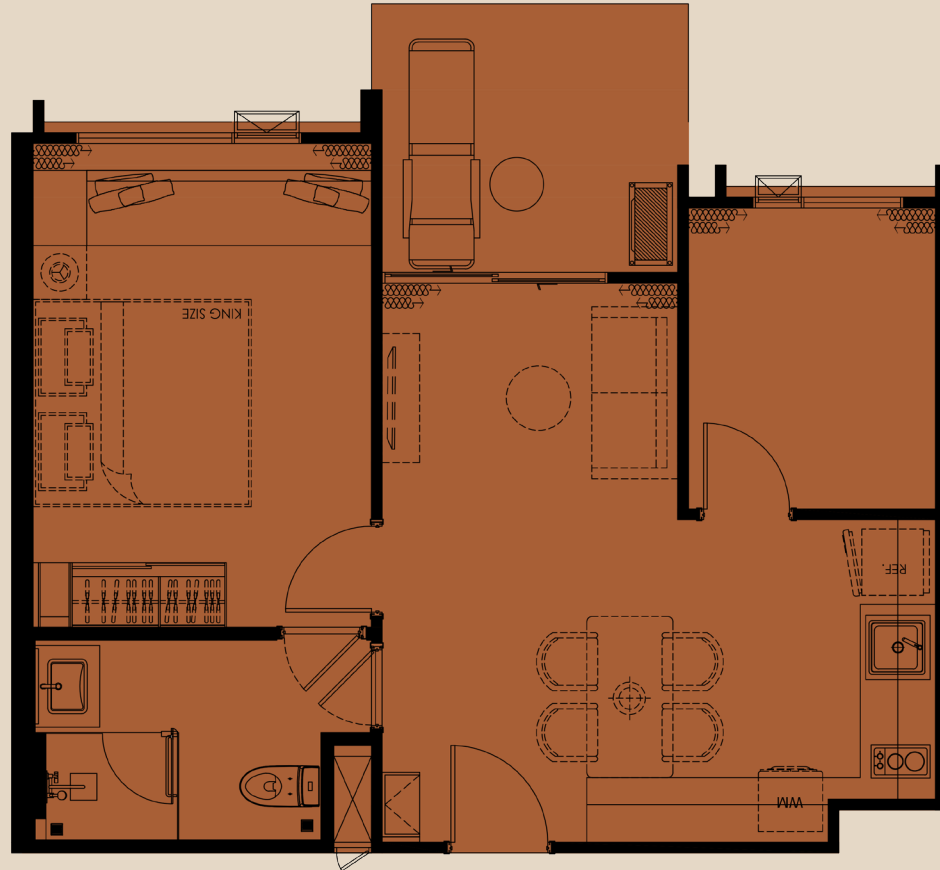

UNIT PLAN

1 BEDROOM PLUS 58 SQ.M.

the
MODEVA

≡ TYPE 1BPA