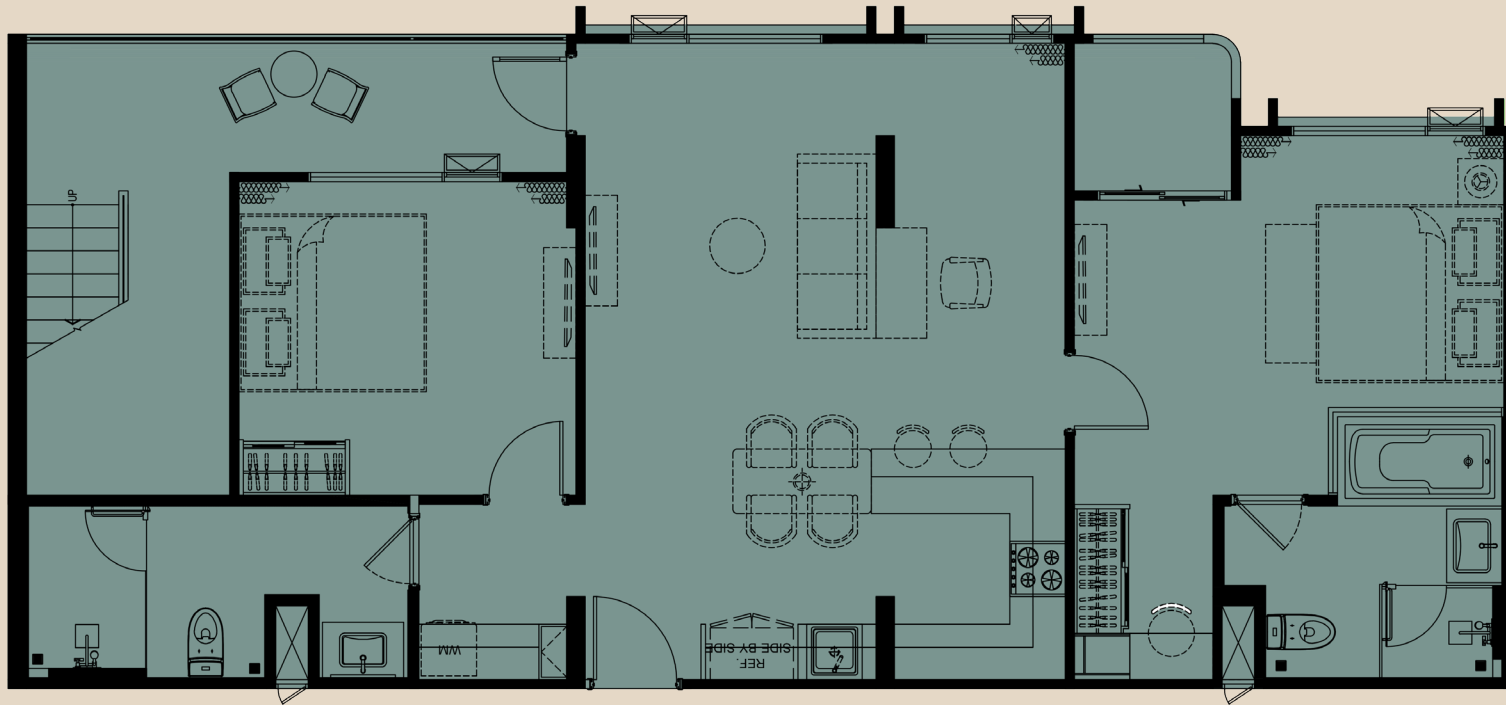

the
MODEVA

≡ TYPE 2BPHR(105)

UNIT PLAN

2 BEDROOM PENTHOUSE 109 SQ.M.

the
MODEVA

≡ TYPE 2BPHR(109)A

UNIT PLAN

2 BEDROOM PENTHOUSE 109 SQ.M.

the
MODEVA

≡ TYPE 2BPHR(109)B

UNIT PLAN

2 BEDROOM PENTHOUSE 115 SQ.M.

the
MODEVA

≡ TYPE 2BPHR(115)

UNIT PLAN

2 BEDROOM PENTHOUSE 118 SQ.M.