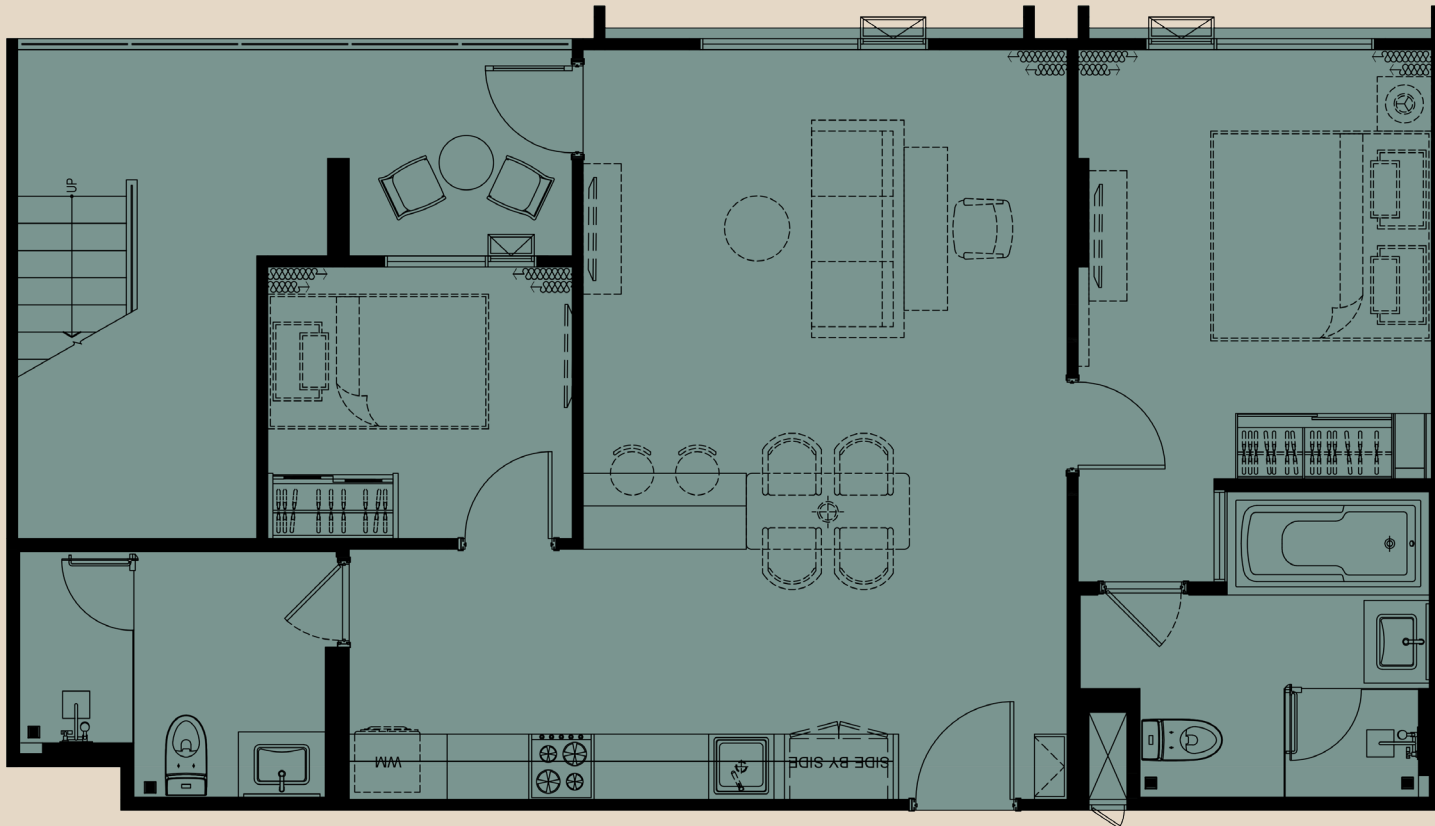

the
MODEVA

≡ TYPE 2BPHR(88)

UNIT PLAN

2 BEDROOM PENTHOUSE 89 SQ.M.

the
MODEVA

≡ TYPE 2BPHR(89)

UNIT PLAN

2 BEDROOM PENTHOUSE 93 SQ.M.