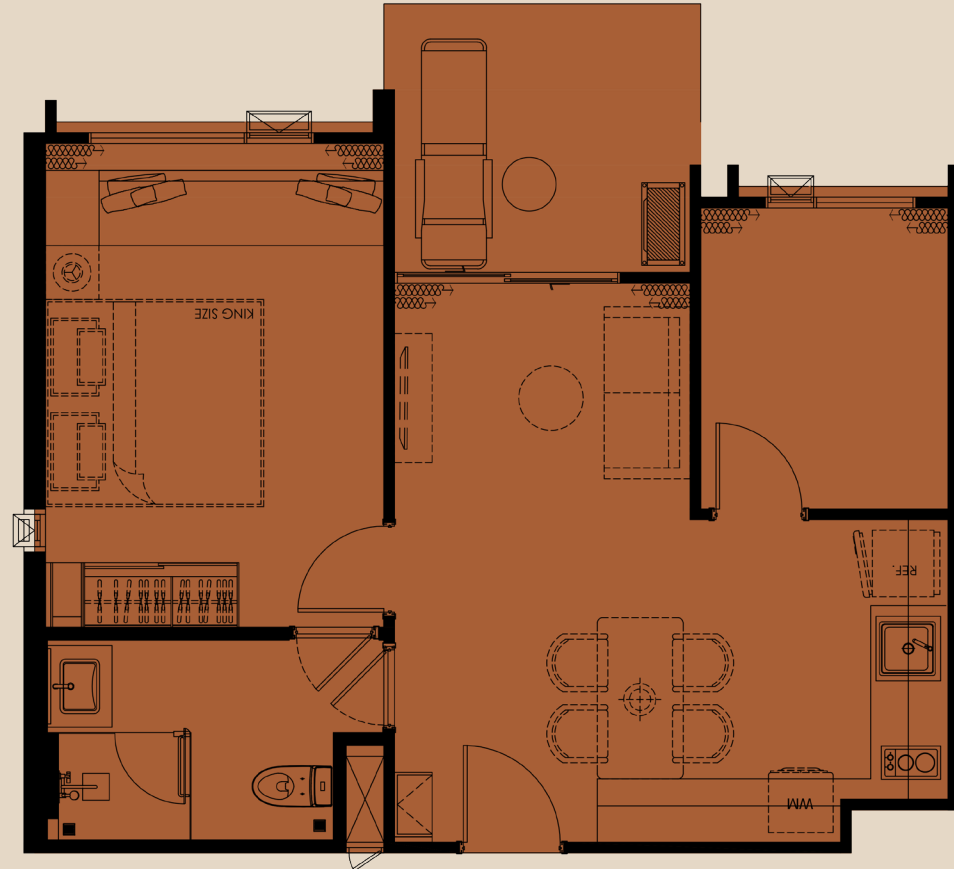

UNIT PLAN

1 BEDROOM PLUS 55 SQ.M.

the
MODEVA

≡ TYPE 1BPC

*COMPANY RESERVES THE RIGHT TO AMEND THE TERMS AND CONDITIONS OR WITHDRAW THE CARD, AT ANY TIME FOR ANY REASON, WITHOUT PRIOR NOTICE.

UNIT PLAN

1 BEDROOM PLUS 58 SQ.M.

the
MODEVA

≡ TYPE 1BPA

UNIT PLAN

1 BEDROOM PLUS 58 SQ.M.

the
MODEVA

≡ TYPE 1BPAC

UNIT PLAN

2 BEDROOM 65 SQ.M.

the
MODEVA

≡ TYPE 2BXL

*COMPANY RESERVES THE RIGHT TO AMEND THE TERMS AND CONDITIONS OR WITHDRAW THE CARD, AT ANY TIME FOR ANY REASON, WITHOUT PRIOR NOTICE.

UNIT PLAN

2 BEDROOM 65 SQ.M.

the
MODEVA

≡ TYPE 2BXLC