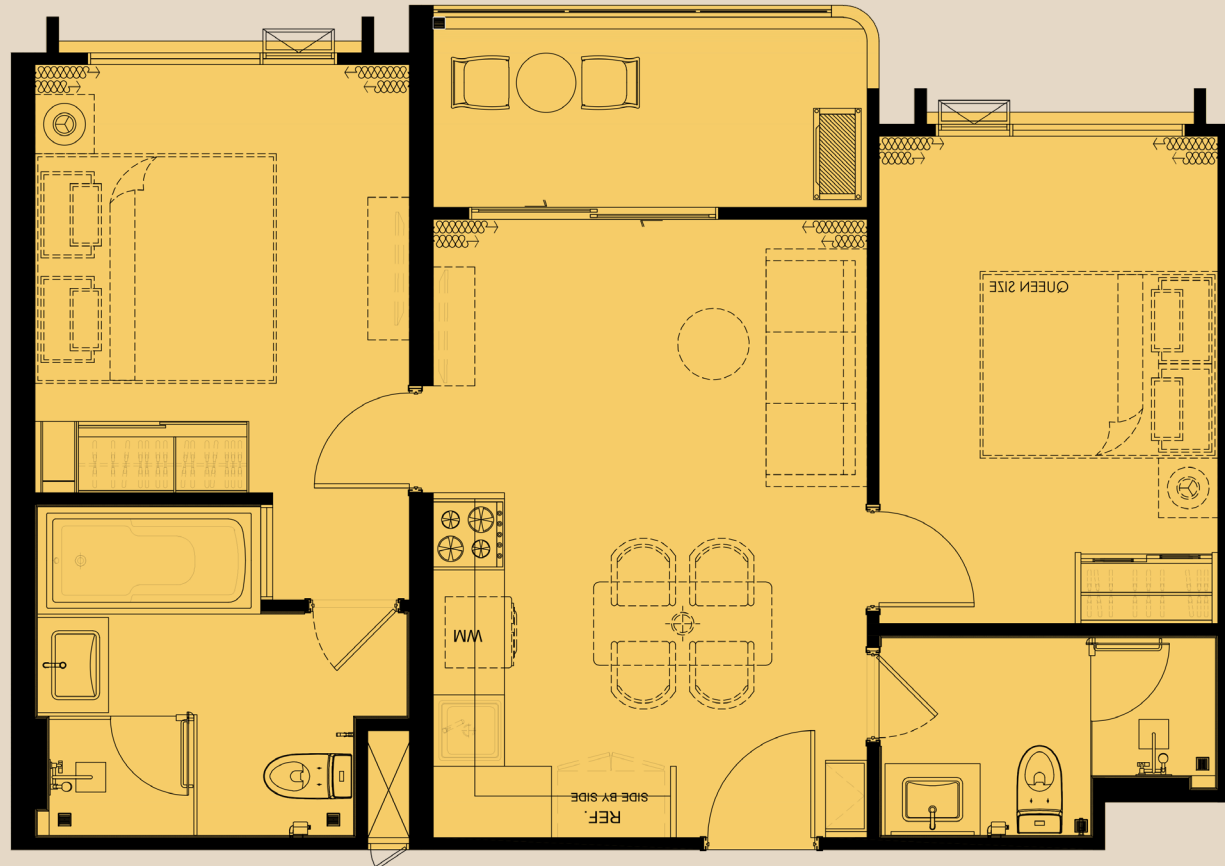

UNIT PLAN

1 BEDROOM PLUS 55 SQ.M.

the
MODEVA

≡ TYPE 1BPC

*COMPANY RESERVES THE RIGHT TO AMEND THE TERMS AND CONDITIONS OR WITHDRAW THE CARD, AT ANY TIME FOR ANY REASON, WITHOUT PRIOR NOTICE.

UNIT PLAN

1 BEDROOM PLUS 58 SQ.M.

the
MODEVA

≡ TYPE 1BPA

UNIT PLAN

1 BEDROOM PLUS 58 SQ.M.

the
MODEVA

≡ TYPE 1BPAC

UNIT PLAN

2 BEDROOM 65 SQ.M.

the
MODEVA

≡ TYPE 2BXL

*COMPANY RESERVES THE RIGHT TO AMEND THE TERMS AND CONDITIONS OR WITHDRAW THE CARD, AT ANY TIME FOR ANY REASON, WITHOUT PRIOR NOTICE.

UNIT PLAN

2 BEDROOM 65 SQ.M.

the
MODEVA

≡ TYPE 2BXLC