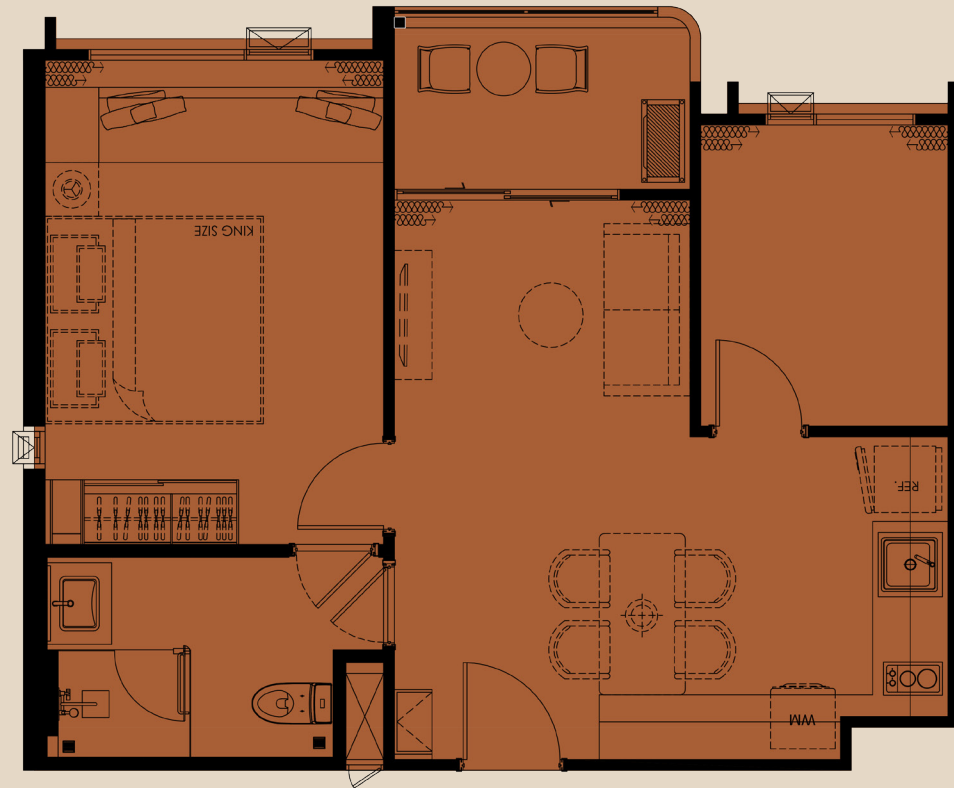

UNIT PLAN

1 BEDROOM 51 SQ.M.

the
MODEVA

≡ TYPE 1BLA(A112)

UNIT PLAN

1 BEDROOM PLUS 55 SQ.M.

the
MODEVA

≡ TYPE 1BP

UNIT PLAN

1 BEDROOM PLUS 55 SQ.M.

the
MODEVA

≡ TYPE 1BPC

*COMPANY RESERVES THE RIGHT TO AMEND THE TERMS AND CONDITIONS OR WITHDRAW THE CARD, AT ANY TIME FOR ANY REASON, WITHOUT PRIOR NOTICE.

UNIT PLAN

1 BEDROOM PLUS 58 SQ.M.