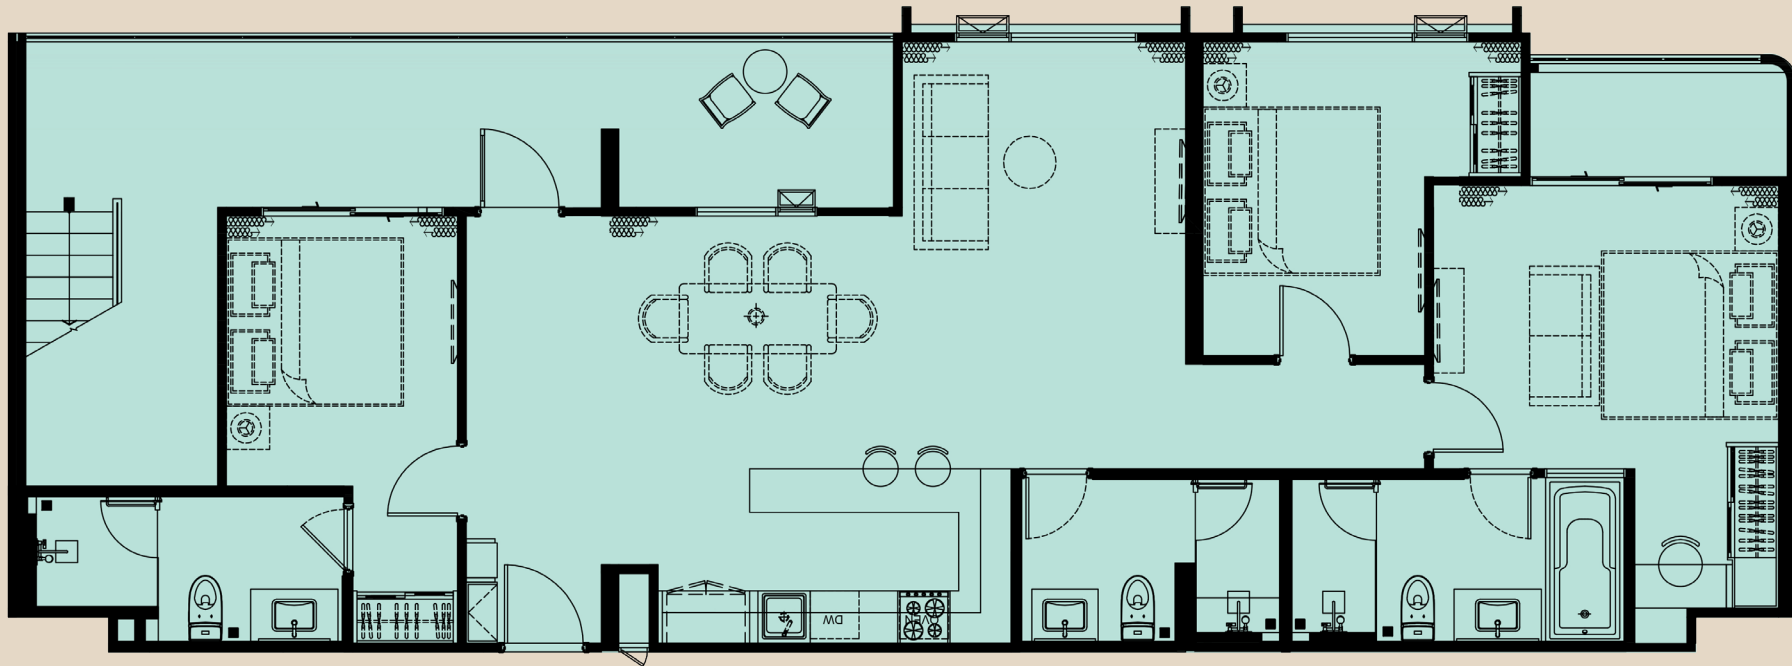

the
MODEVA

≡ TYPE 3BPHR(130)B

UNIT PLAN

3 BEDROOM PENTHOUSE 130 SQ.M.

the
MODEVA

≡ TYPE 3BPHR(130)A

UNIT PLAN

3 BEDROOM PENTHOUSE 138 SQ.M.

the
MODEVA

≡ TYPE 3BPHR(138)

UNIT PLAN

3 BEDROOM PENTHOUSE 148 SQ.M.

the
MODEVA

≡ TYPE 3BPHR(148)