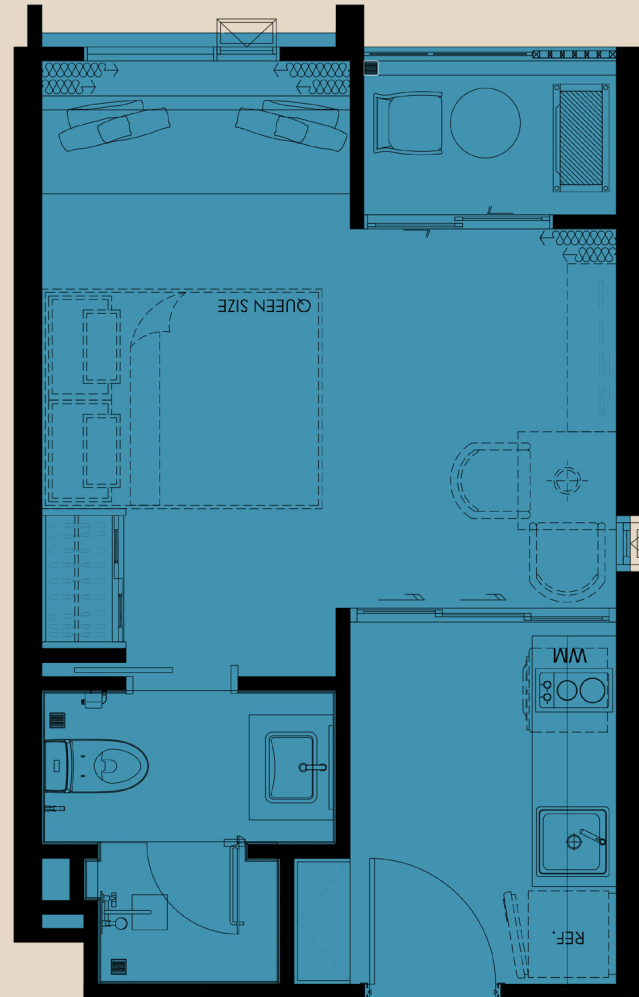

1 BEDROOM 29 SQ.M.

the
MODEVA

≡ TYPE 1BSC

UNIT PLAN

1 BEDROOM 29 SQ.M.

the
MODEVA

≡ TYPE 1BSC1

UNIT PLAN

1 BEDROOM 32 SQ.M.

the
MODEVA

≡ TYPE 1BSA

UNIT PLAN

1 BEDROOM 32 SQ.M.

the
MODEVA

≡ TYPE 1BSAC

UNIT PLAN

1 BEDROOM 32 SQ.M.

the
MODEVA

≡ TYPE 1BSAC1

UNIT PLAN

1 BEDROOM 33 SQ.M.

the
MODEVA

 **TYPE 1BM**

*COMPANY RESERVES THE RIGHT TO AMEND THE TERMS AND CONDITIONS OR WITHDRAW THE CARD, AT ANY TIME FOR ANY REASON, WITHOUT PRIOR NOTICE.