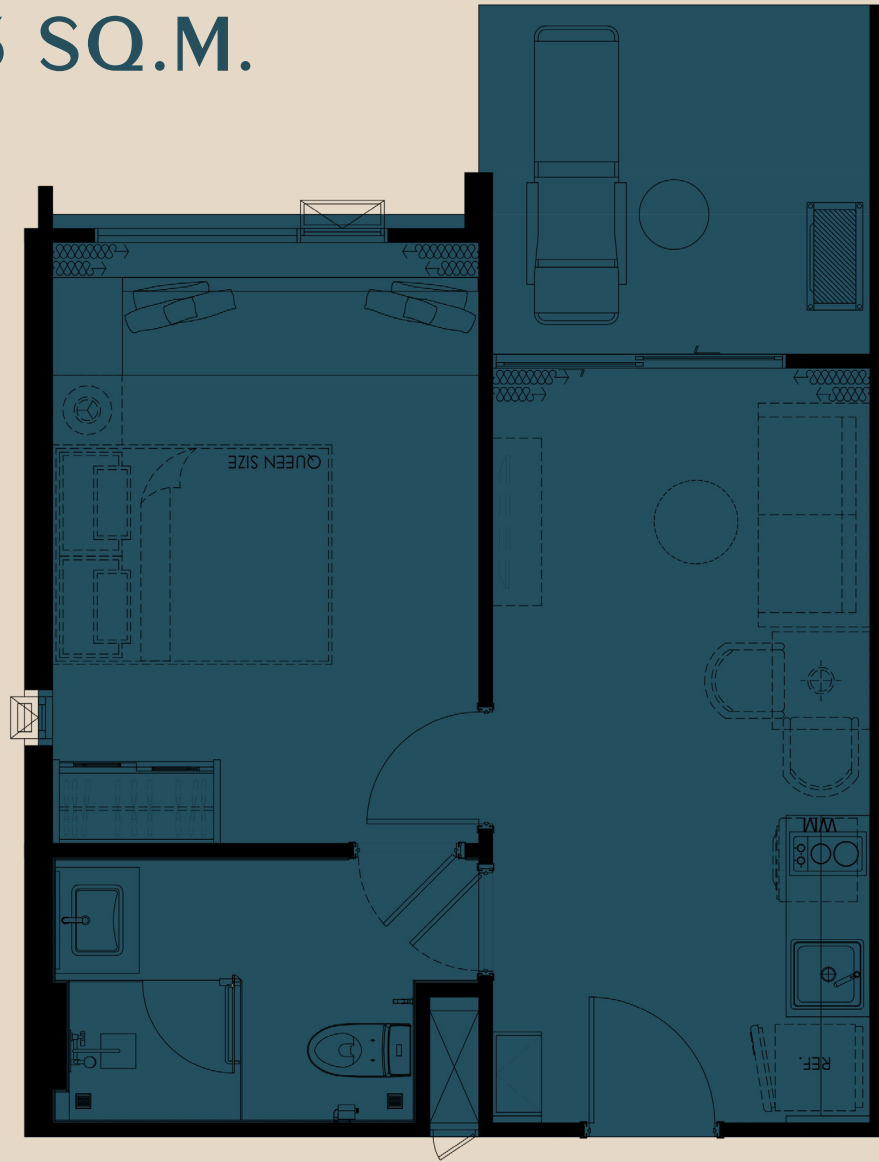

UNIT PLAN

1 BEDROOM 43 SQ.M.

the
MODEVA

≡ TYPE 1BLAC