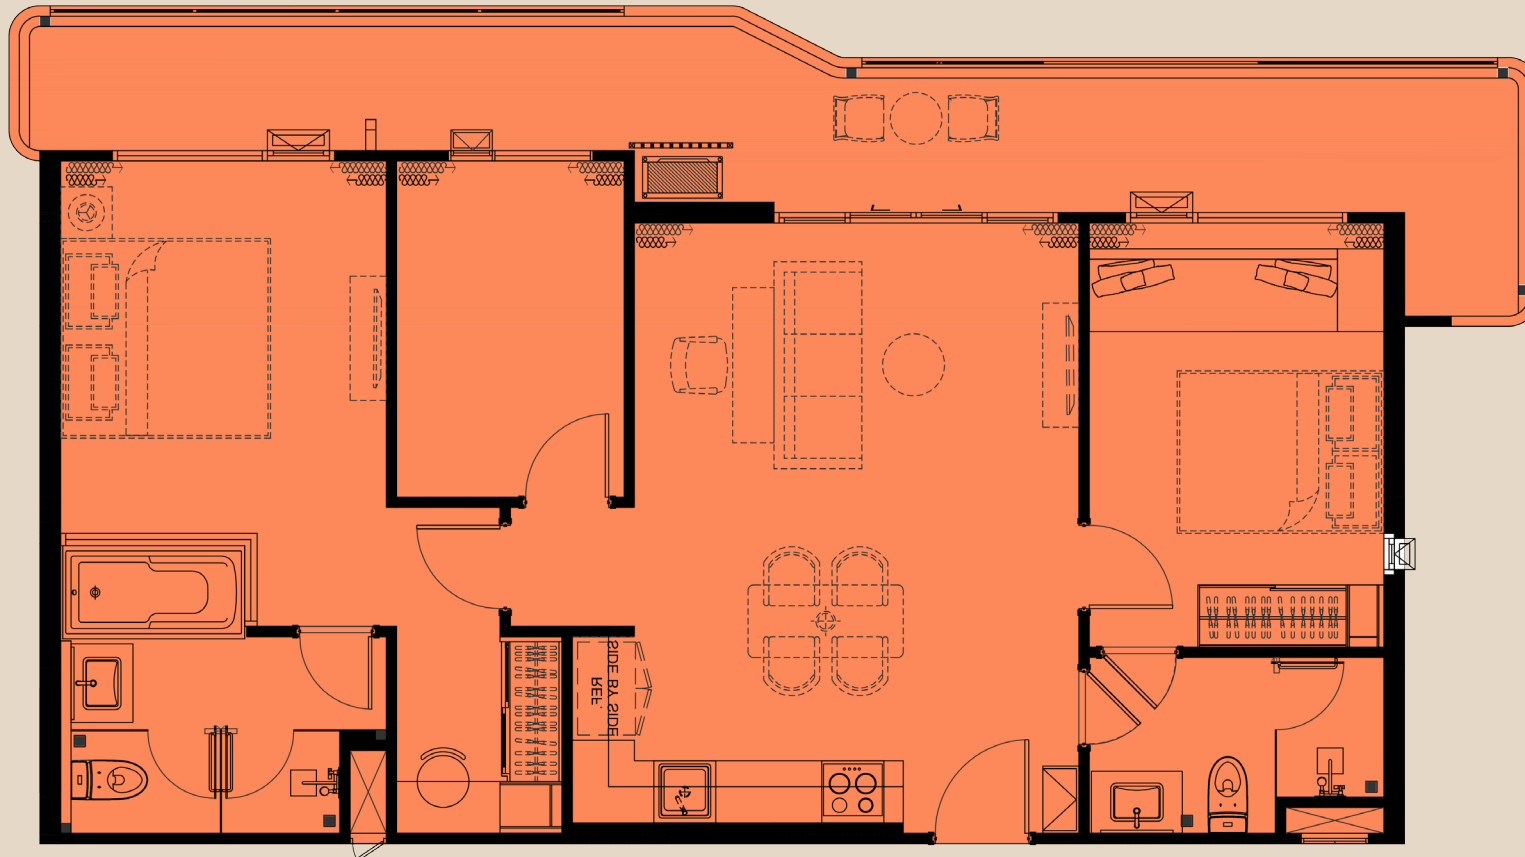

UNIT PLAN

2 BEDROOM 102 SQ.M.

the
MODEVA

≡ TYPE 2BXXLRC

UNIT PLAN

2 BEDROOM PLUS 93 SQ.M.

the
MODEVA

≡ TYPE 2BP

UNIT PLAN

2 BEDROOM PLUS 104 SQ.M.

the
MODEVA

≡ TYPE 2BPC

*COMPANY RESERVES THE RIGHT TO AMEND THE TERMS AND CONDITIONS OR WITHDRAW THE CARD, AT ANY TIME FOR ANY REASON, WITHOUT PRIOR NOTICE.

UNIT PLAN

2 BEDROOM PLUS 105 SQ.M.