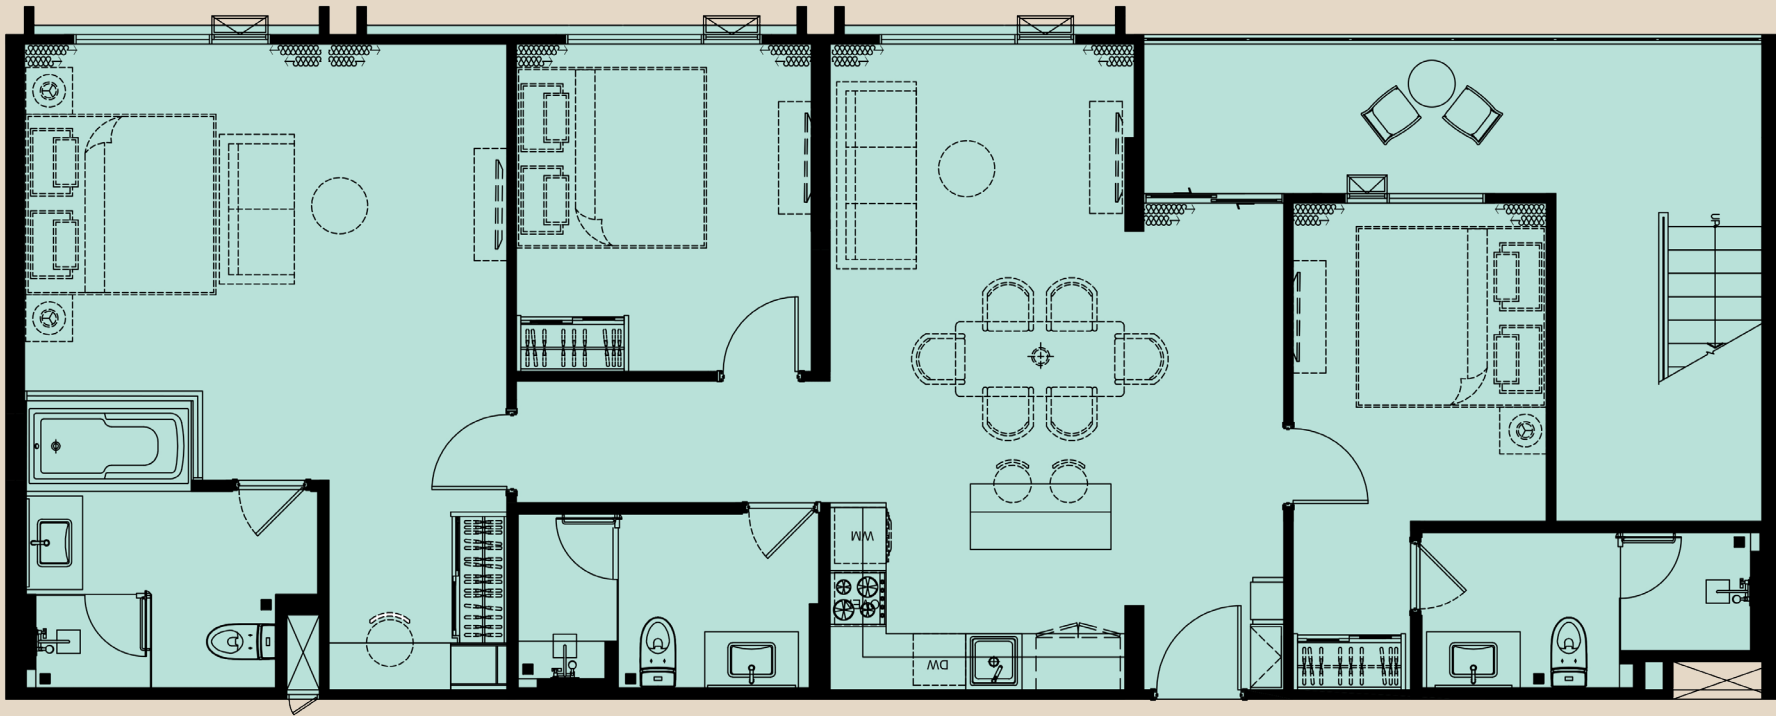

the
MODEVA

≡ TYPE 3BPHR(130)B

UNIT PLAN

3 BEDROOM PENTHOUSE 130 SQ.M.

the
MODEVA

≡ TYPE 3BPHR(130)A

UNIT PLAN

3 BEDROOM PENTHOUSE 138 SQ.M.

the
MODEVA

≡ TYPE 3BPHR(138)

UNIT PLAN

3 BEDROOM PENTHOUSE 148 SQ.M.

the
MODEVA

≡ TYPE 3BPHR(148)