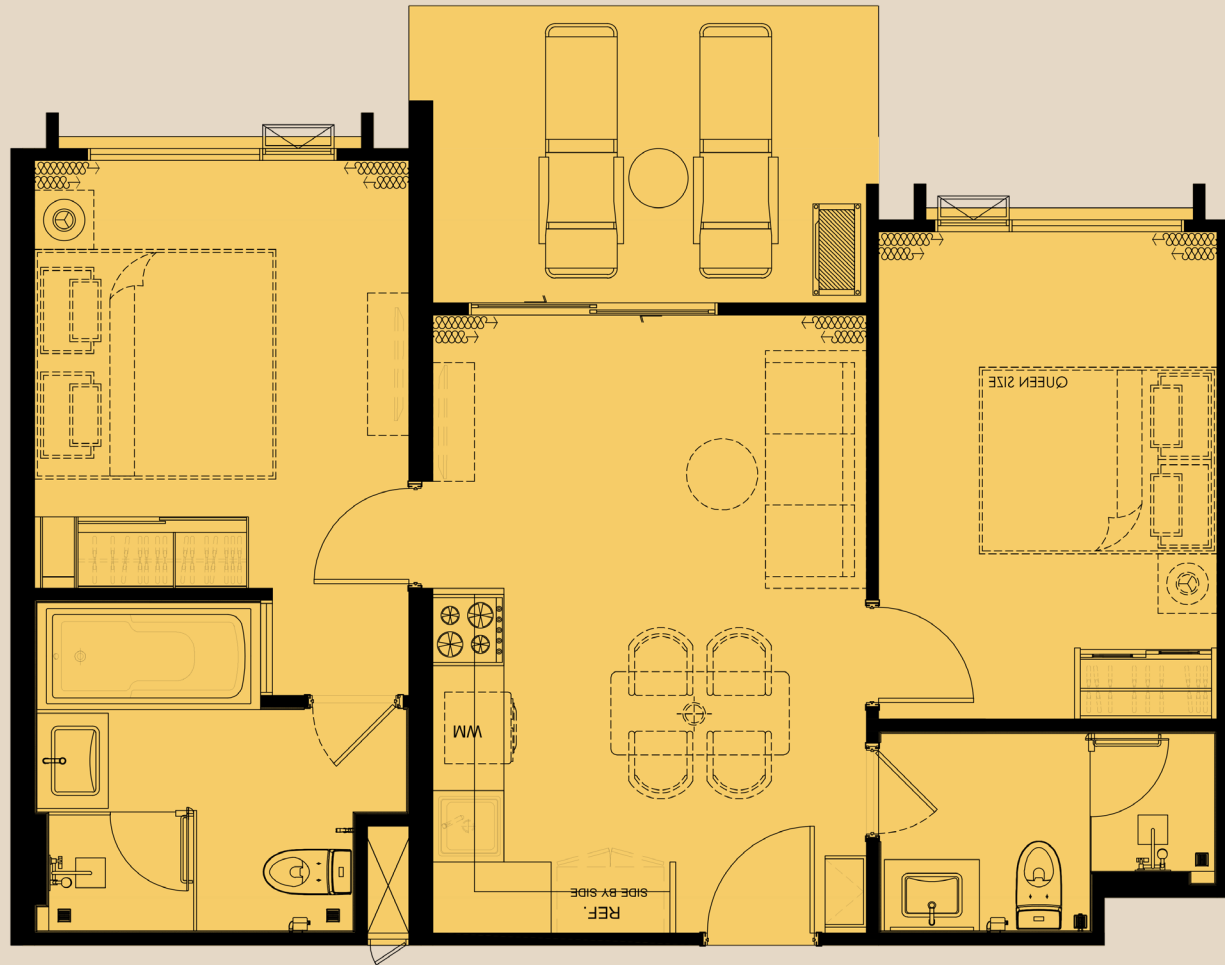

the
MODEVA

≡ TYPE 2BXL

*COMPANY RESERVES THE RIGHT TO AMEND THE TERMS AND CONDITIONS OR WITHDRAW THE CARD, AT ANY TIME FOR ANY REASON, WITHOUT PRIOR NOTICE.

UNIT PLAN

2 BEDROOM 65 SQ.M.

the
MODEVA

≡ TYPE 2BXLC

UNIT PLAN

2 BEDROOM 65 SQ.M.

the
MODEVA

≡ TYPE 2BXLC1

UNIT PLAN

2 BEDROOM 68 SQ.M.

the
MODEVA

≡ TYPE 2BXLA

UNIT PLAN

2 BEDROOM 68 SQ.M.

the
MODEVA

≡ TYPE 2BXLAC1

UNIT PLAN

2 BEDROOM 90 SQ.M.

the
MODEVA

≡ TYPE 2BXXLR