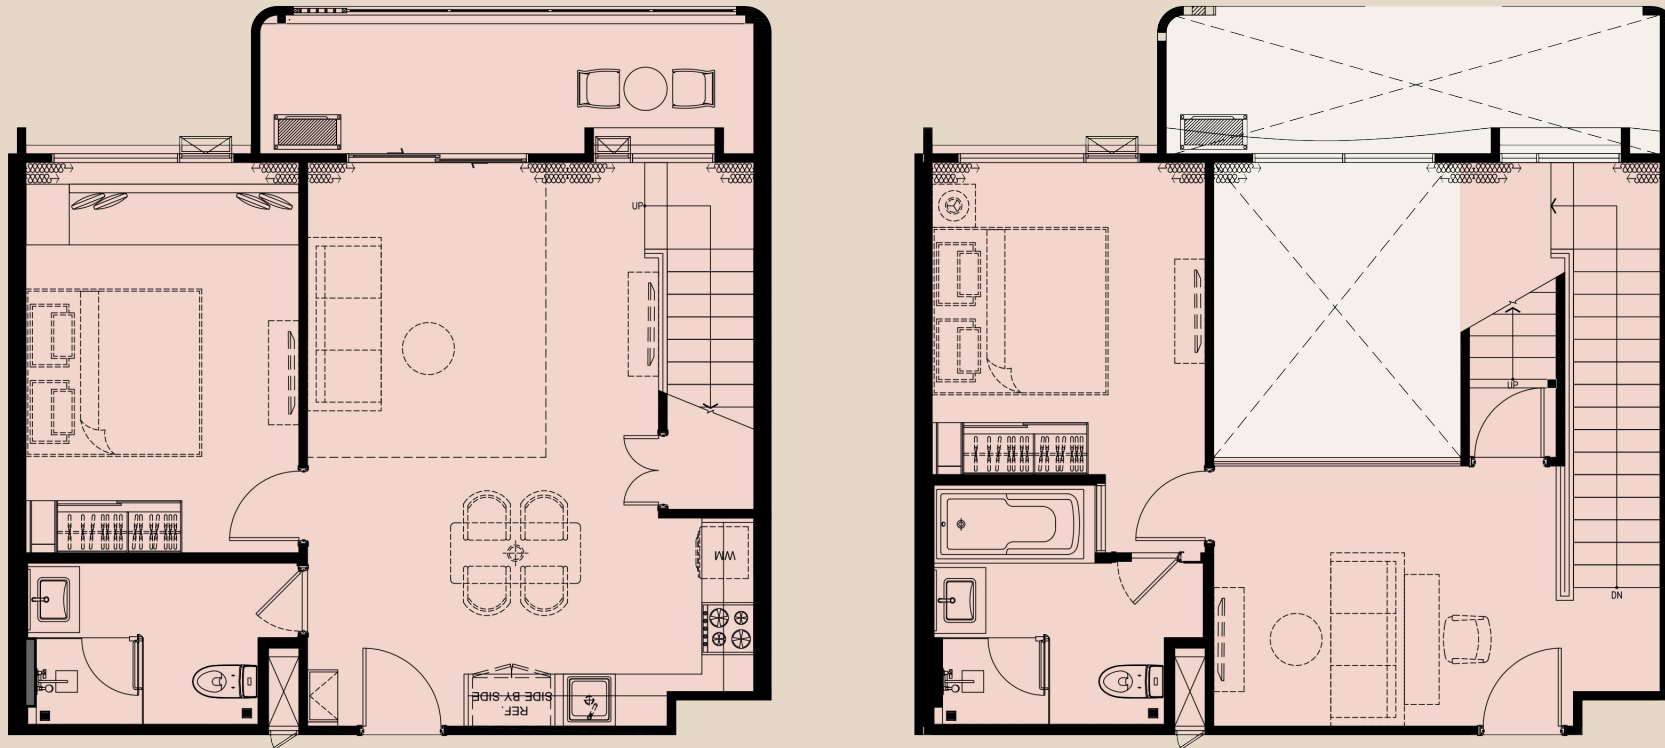

the
MODEVA

≡ TYPE 2BPA

UNIT PLAN

2 BEDROOM PLUS 118 SQ.M.

the
MODEVA

≡ TYPE 2BPAC

UNIT PLAN

2 BEDROOM DUPLEX 112 SQ.M.

the
MODEVA

≡ TYPE 2BDPR

UNIT PLAN

2 BEDROOM DUPLEX 112 SQ.M.

the
MODEVA

≡ TYPE 2BDPRC

UNIT PLAN

2 BEDROOM DUPLEX 113 SQ.M.