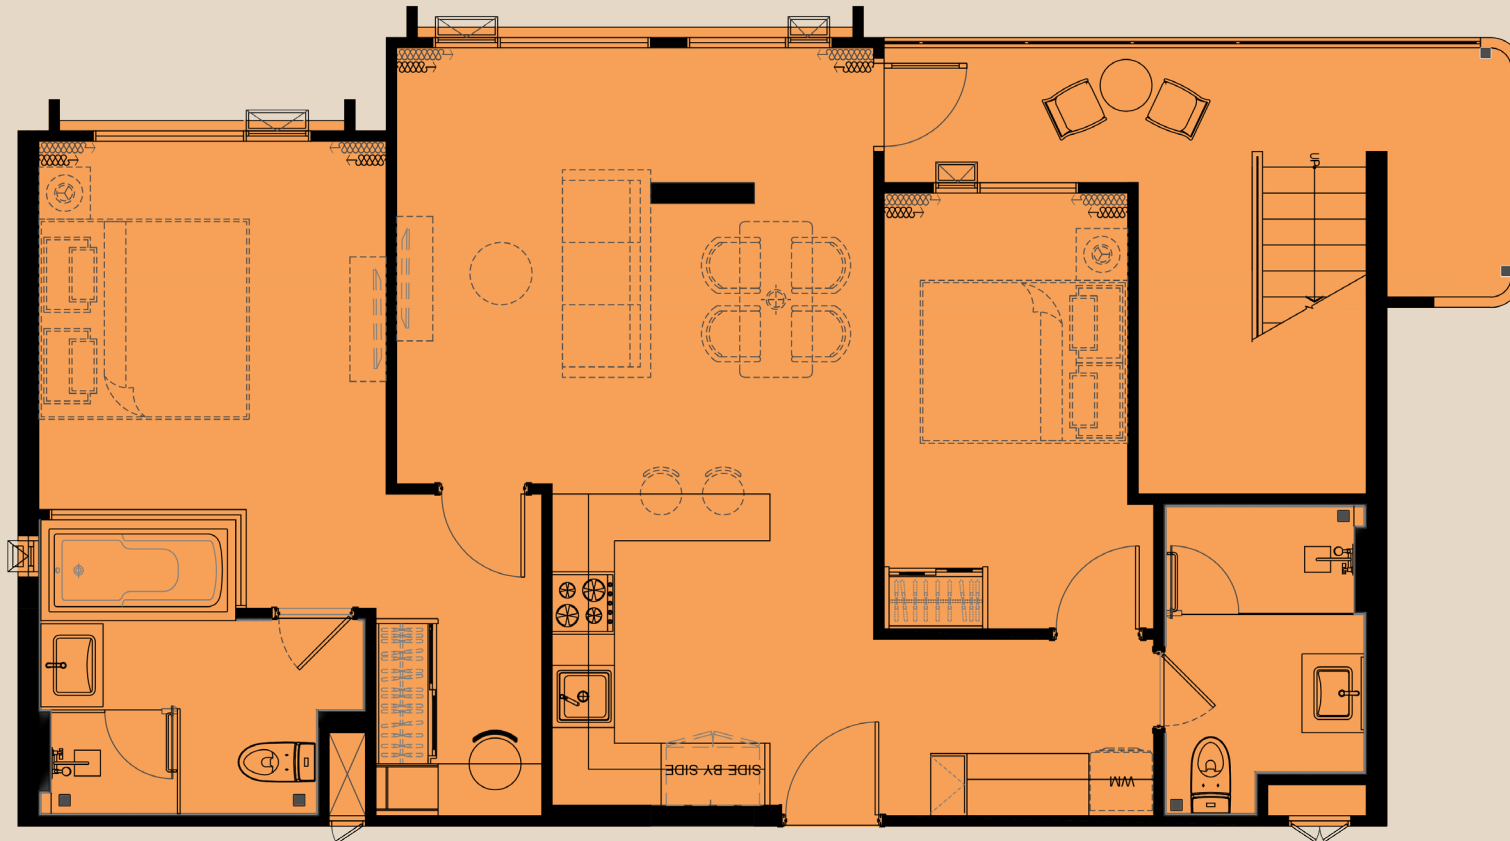

UNIT PLAN

2 BEDROOM 68 SQ.M.

the
MODEVA

≡ TYPE 2BXLAC1

UNIT PLAN

2 BEDROOM 90 SQ.M.

the
MODEVA

≡ TYPE 2BXXLR

UNIT PLAN

2 BEDROOM 102 SQ.M.

the
MODEVA

≡ TYPE 2BXXLRC

UNIT PLAN

2 BEDROOM PLUS 93 SQ.M.

the
MODEVA

≡ TYPE 2BP