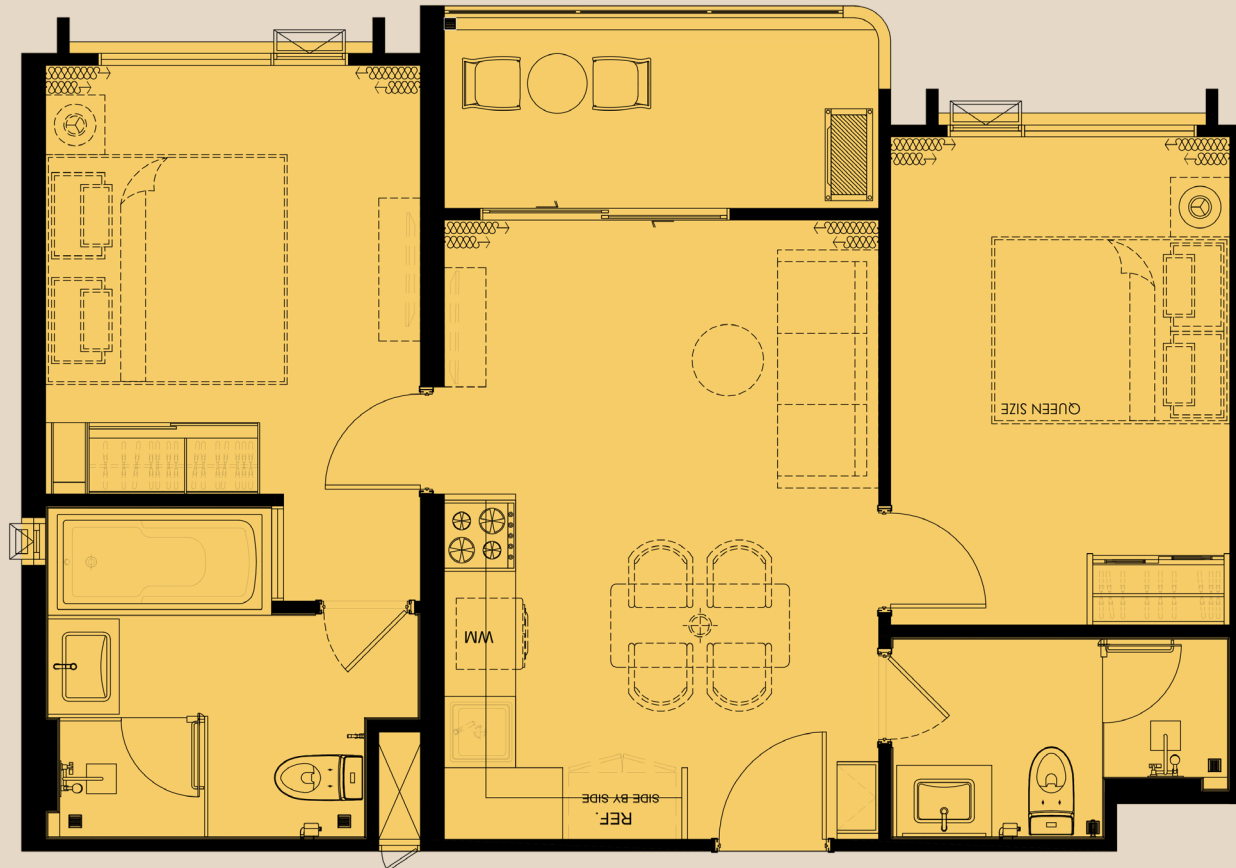

the
MODEVA

≡ TYPE 2BXL

*COMPANY RESERVES THE RIGHT TO AMEND THE TERMS AND CONDITIONS OR WITHDRAW THE CARD, AT ANY TIME FOR ANY REASON, WITHOUT PRIOR NOTICE.

UNIT PLAN

2 BEDROOM 65 SQ.M.

the
MODEVA

≡ TYPE 2BXLC

UNIT PLAN

2 BEDROOM 65 SQ.M.

the
MODEVA

≡ TYPE 2BXLC1

UNIT PLAN

2 BEDROOM 68 SQ.M.

the
MODEVA

≡ TYPE 2BXLA