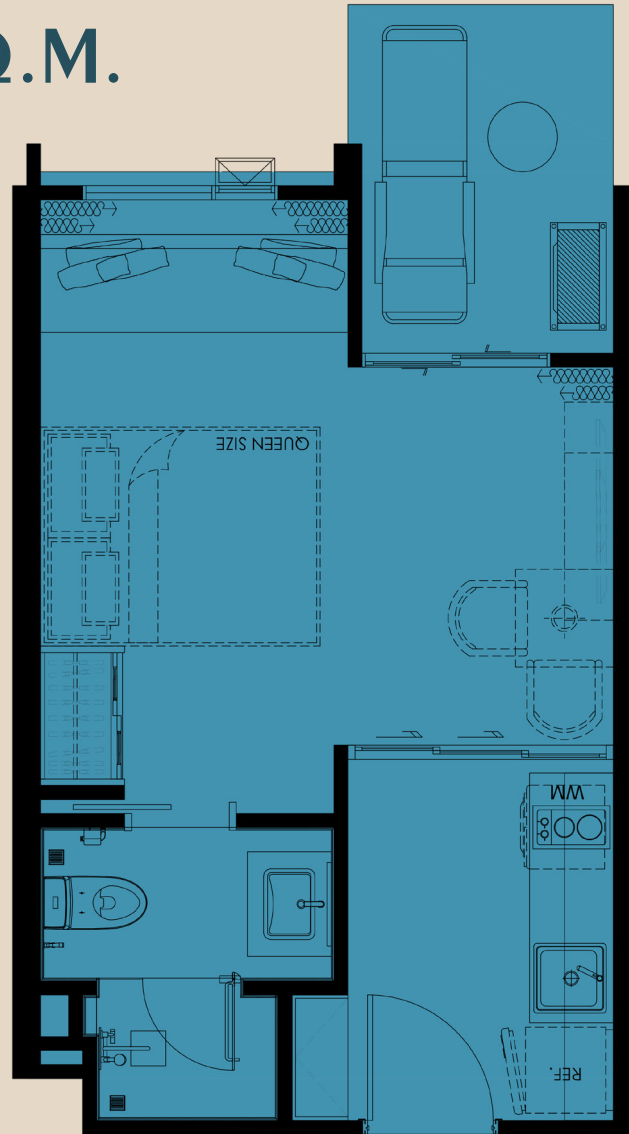

UNIT PLAN

1 BEDROOM 32 SQ.M.

the
MODEVA

≡ TYPE 1BSA