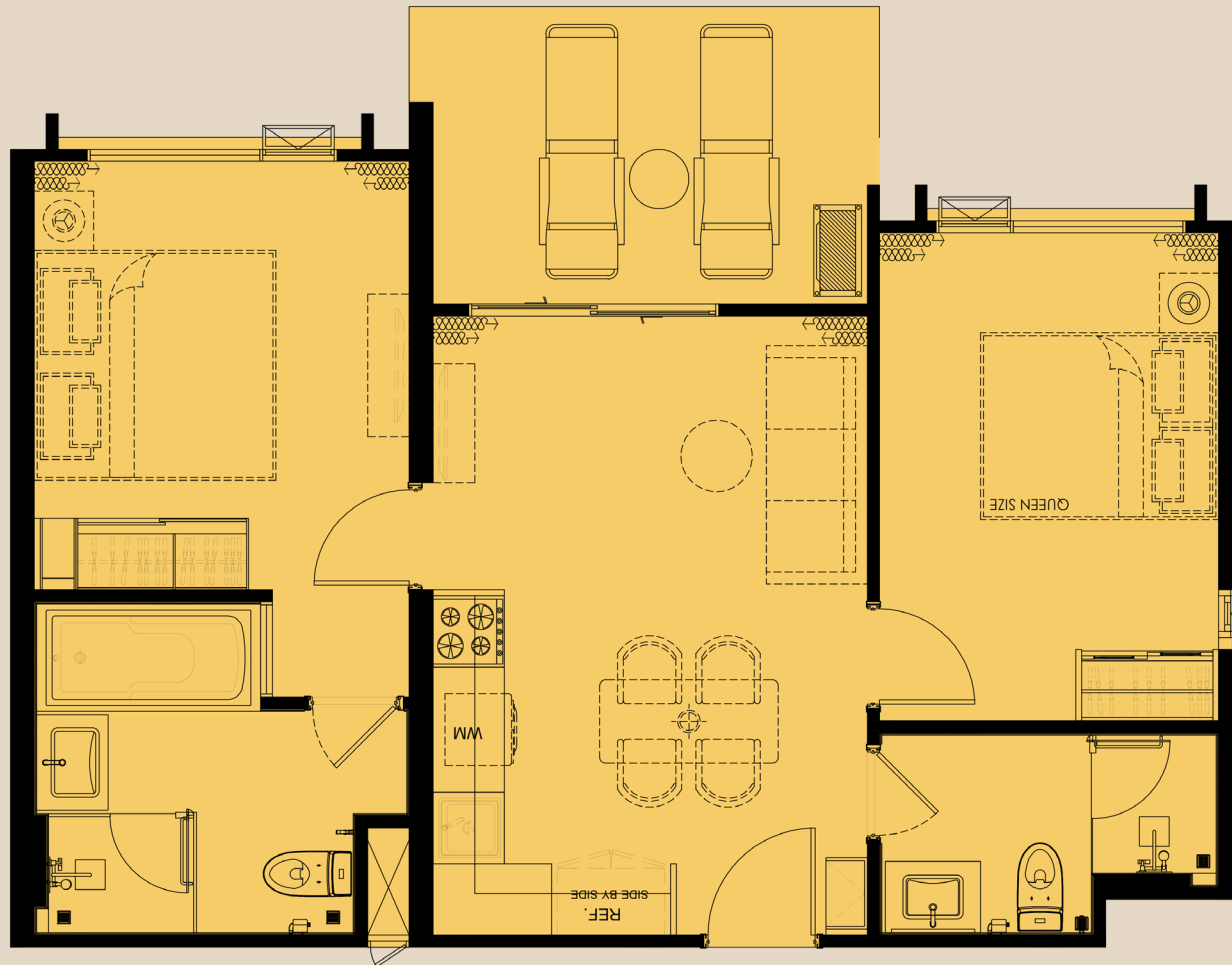

the
MODEVA

≡ TYPE 2BXL

*COMPANY RESERVES THE RIGHT TO AMEND THE TERMS AND CONDITIONS OR WITHDRAW THE CARD, AT ANY TIME FOR ANY REASON, WITHOUT PRIOR NOTICE.

UNIT PLAN

2 BEDROOM 65 SQ.M.

the
MODEVA

≡ TYPE 2BXLC

UNIT PLAN

2 BEDROOM 65 SQ.M.

the
MODEVA

≡ TYPE 2BXLC1

UNIT PLAN

2 BEDROOM 68 SQ.M.

the
MODEVA

≡ TYPE 2BXLA

UNIT PLAN

2 BEDROOM 68 SQ.M.

the
MODEVA

≡ TYPE 2BXLAC1

UNIT PLAN

2 BEDROOM 90 SQ.M.

the
MODEVA

≡ TYPE 2BXXLR