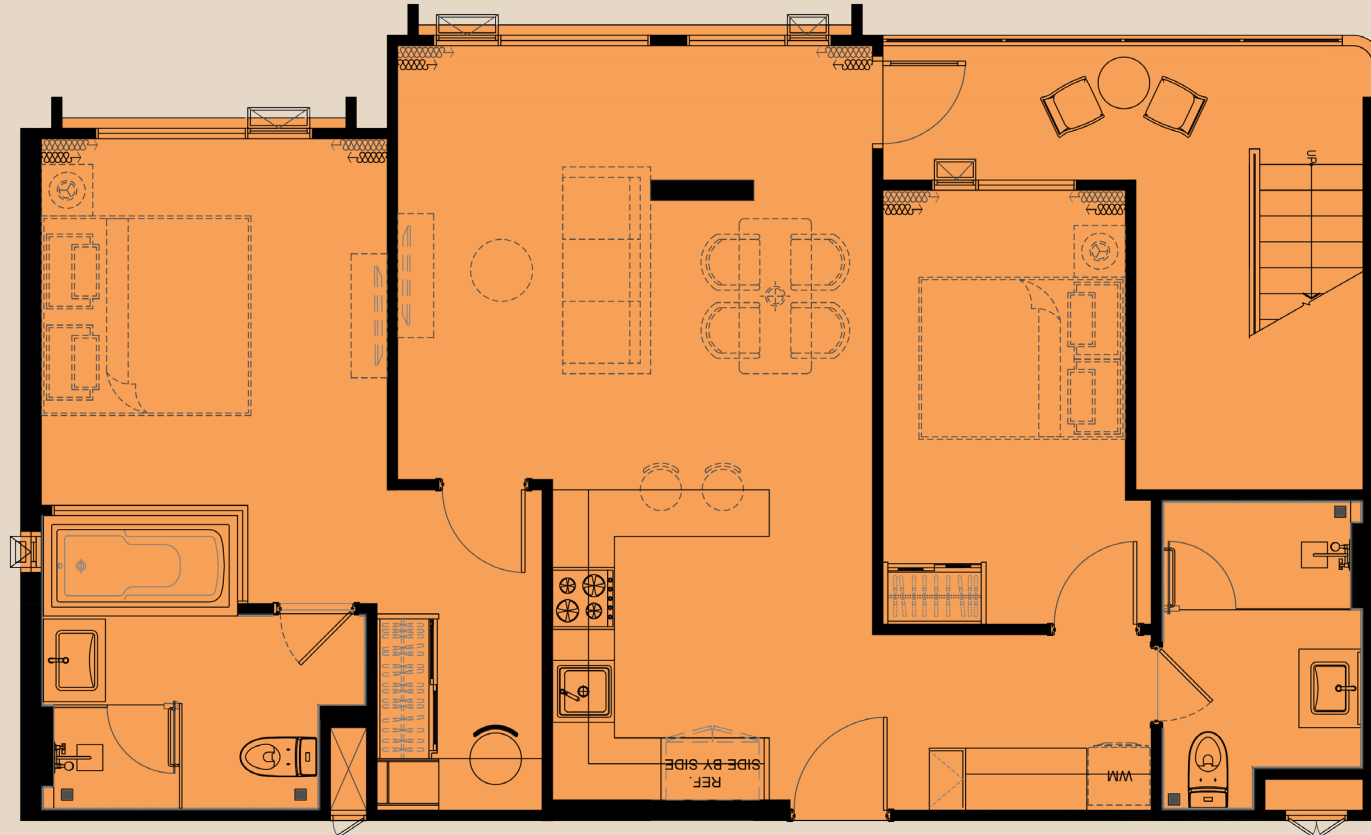

UNIT PLAN

2 BEDROOM 68 SQ.M.

the
MODEVA

≡ TYPE 2BXLAC1

UNIT PLAN

2 BEDROOM 90 SQ.M.

the
MODEVA

≡ TYPE 2BXXLR

UNIT PLAN

2 BEDROOM 102 SQ.M.

the
MODEVA

≡ TYPE 2BXXLRC

UNIT PLAN

2 BEDROOM PLUS 93 SQ.M.

the
MODEVA

≡ TYPE 2BP