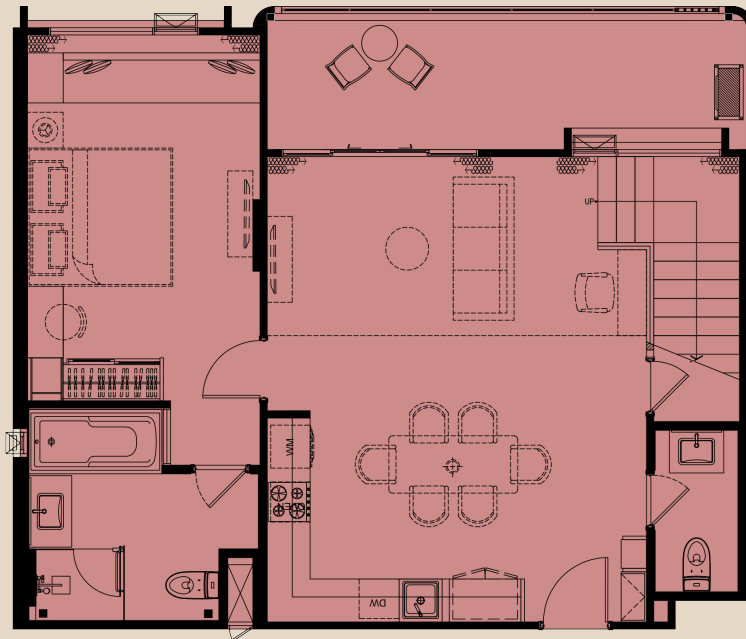

the
MODEVA

≡ TYPE 2BPHR(118)

UNIT PLAN

3 BEDROOM DUPLEX 146 SQ.M.

the
MODEVA

≡ TYPE 3BDPRC

UNIT PLAN

3 BEDROOM DUPLEX 148 SQ.M.